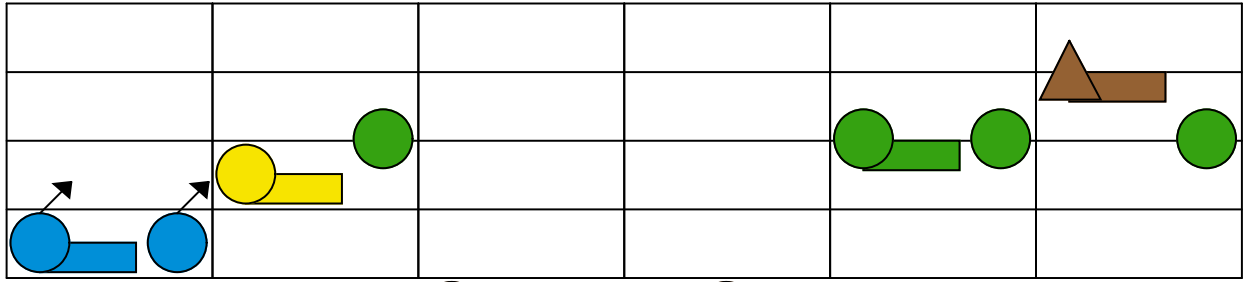

Ae Fond Kiss Chords

Chords

Ae Fond Kiss Melody

Piano

Ye Banks and Braes Melody

Piano

The figure notation for 'Ye Banks and Braes Melody' on piano is presented in four systems. Each system consists of a four-line staff with a middle line. The notes are represented by colored circles and triangles, with some notes connected by horizontal lines. The first system has 9 measures, the second 9, the third 9, and the fourth 6. The notes are colored black, yellow, green, brown, and grey. The triangles are brown and grey. The notation is placed on a four-line staff with a middle line.