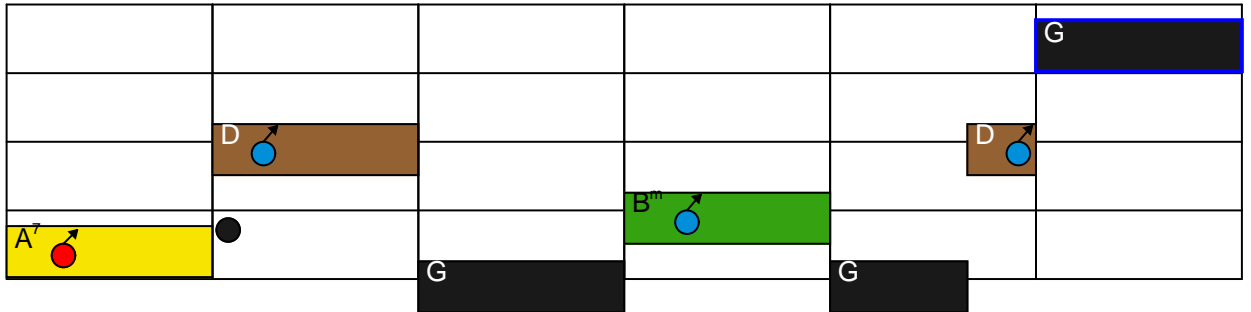

Ae Fond Kiss Chords

Chords

Ae Fond Kiss Melody

Piano

Ye Banks and Braes Melody

Piano

The figure notation for 'Ye Banks and Braes Melody' on piano is presented in four systems. Each system consists of a four-line staff with a middle line. The notes are represented by colored circles and triangles, with some notes connected by horizontal lines. The first system has 9 measures, the second 9, the third 9, and the fourth 6. The notes are colored black, yellow, green, brown, and grey. The triangles are brown and grey. The notation is placed on a four-line staff with a middle line.