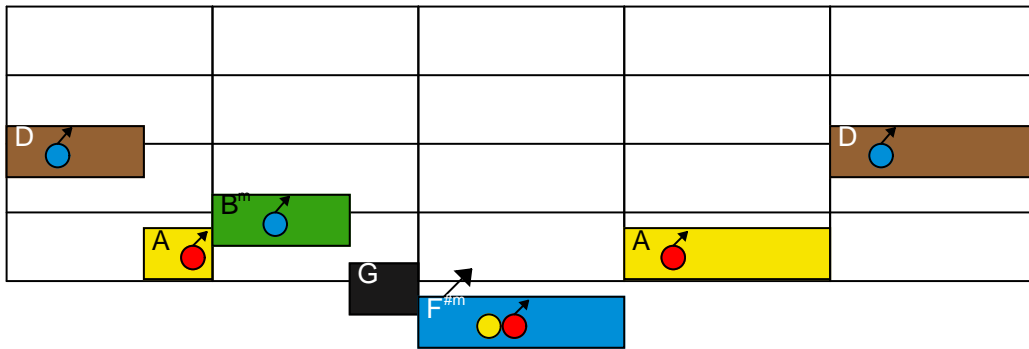

Ae Fond Kiss Chords

Chords

Ae Fond Kiss Melody

Piano

Ye Banks and Braes Melody

Piano

The figure notation for 'Ye Banks and Braes Melody' on piano is presented in four systems. Each system consists of a four-line staff with a middle line. The notes are represented by colored circles and triangles, with some notes connected by horizontal lines. The first system has 9 measures, the second 9, the third 9, and the fourth 6. The notes are colored black, yellow, green, brown, and grey. The triangles are brown and grey. The notation is placed on a four-line staff with a middle line.