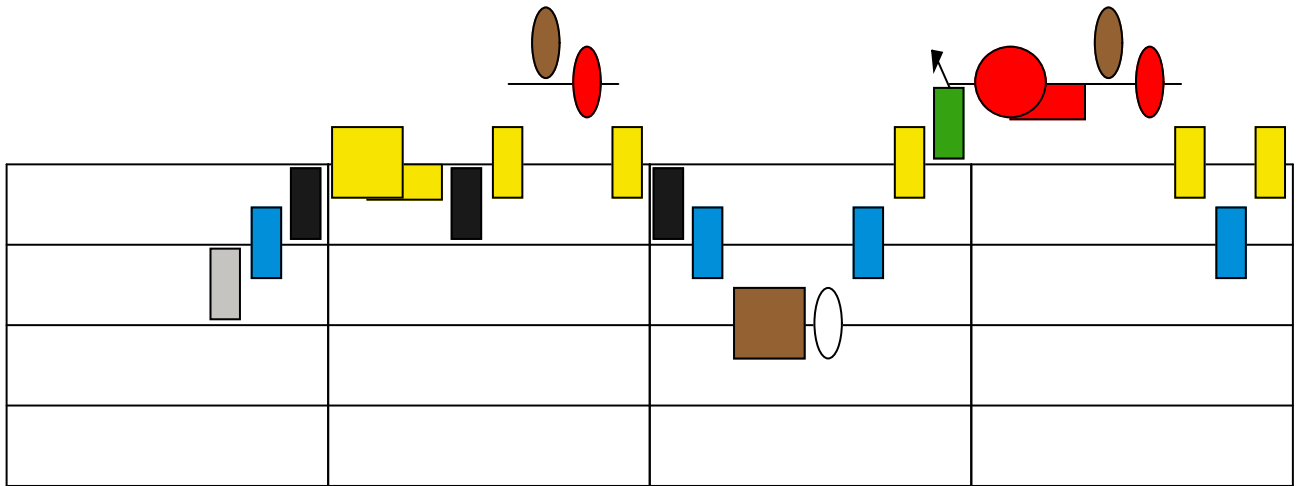

# Londonderry Air (Danny Boy) Bass Melody

Irish Air

Piano

# Londonderry Air (Danny Boy) Bass Melody

Irish Air

Piano

The first system of musical notation consists of a treble clef staff and a piano accompaniment staff. The treble staff contains a melody of red, brown, grey, and blue shapes. The piano staff contains blue and yellow rectangular blocks. The system is divided into four measures.

The second system of musical notation consists of a treble clef staff and a piano accompaniment staff. The treble staff contains a melody of yellow, black, blue, and brown shapes. The piano staff contains black, blue, and grey rectangular blocks. The system is divided into four measures.