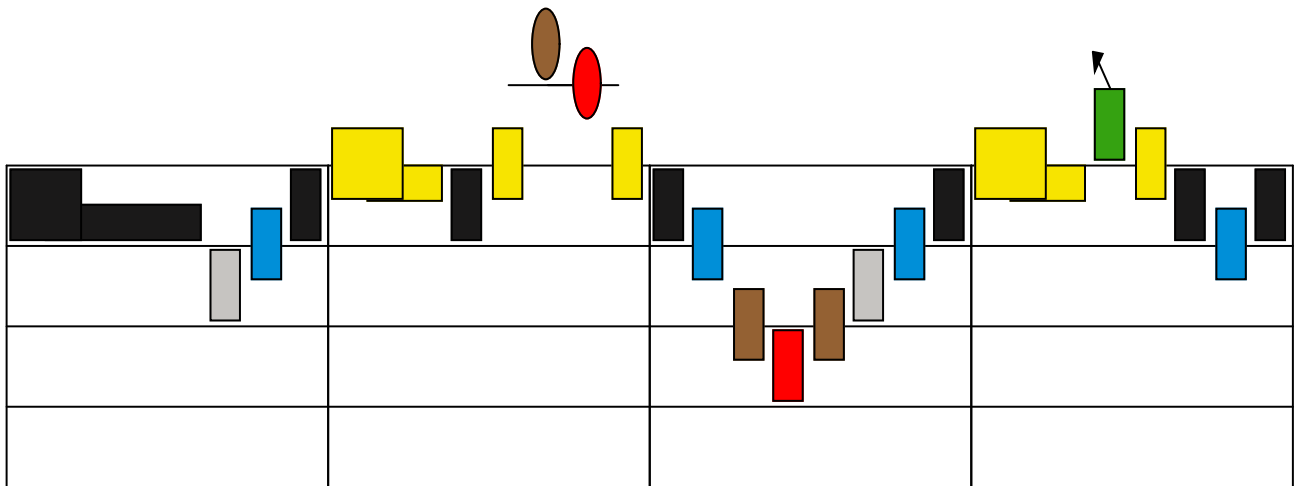

# Londonderry Air (Danny Boy) Bass Melody

Irish Air

Piano


# Londonderry Air (Danny Boy) Bass Melody

Irish Air

Piano

The first system of musical notation consists of a treble clef staff and a piano accompaniment staff. The treble staff contains a melody of red, brown, grey, and blue shapes. The piano staff contains blue and yellow rectangular blocks. The system is divided into four measures.

The second system of musical notation consists of a treble clef staff and a piano accompaniment staff. The treble staff contains a melody of yellow, black, blue, and brown shapes. The piano staff contains black, blue, and grey rectangular blocks. The system is divided into four measures.