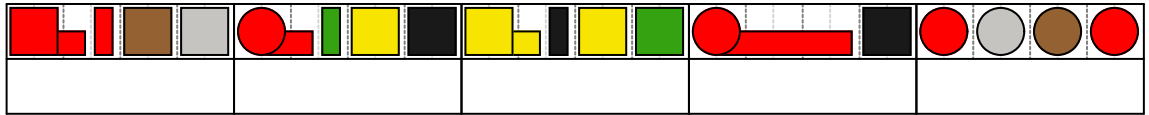

My Love is like a red, red rose Bass Melody

Piano

My Love is like a red,red rose Chords

Piano

My Love is like a red, red rose Melody

Piano

My Love is like a red,red rose Bass Line

Piano