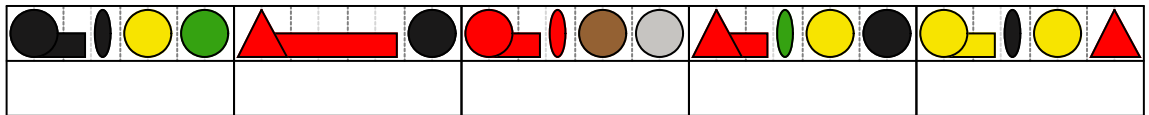

My Love is like a red, red rose Bass Melody

Piano

My Love is like a red,red rose Chords

Piano

My Love is like a red, red rose Melody

Piano

My Love is like a red,red rose Bass Line

Piano