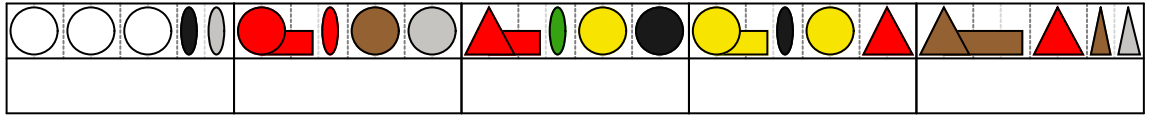

My Love is like a red, red rose Bass Melody

Piano

My Love is like a red,red rose Chords

Piano

My Love is like a red, red rose Melody

Piano

My Love is like a red,red rose Bass Line

Piano