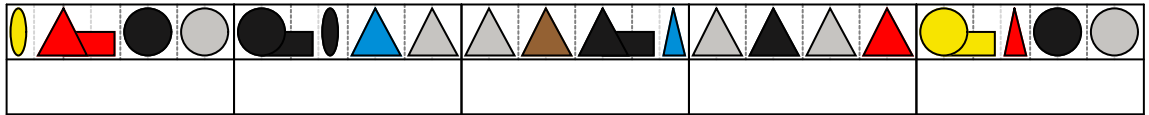

My Love is like a red, red rose Bass Melody

Piano

My Love is like a red,red rose Chords

Piano

My Love is like a red, red rose Melody

Piano

My Love is like a red,red rose Bass Line

Piano