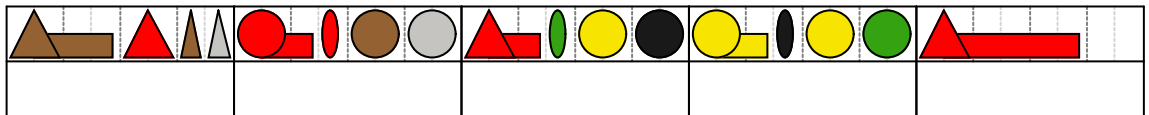

My Love is like a red, red rose Bass Melody

Piano

My Love is like a red,red rose Chords

Piano

My Love is like a red, red rose Melody

Piano

My Love is like a red,red rose Bass Line

Piano