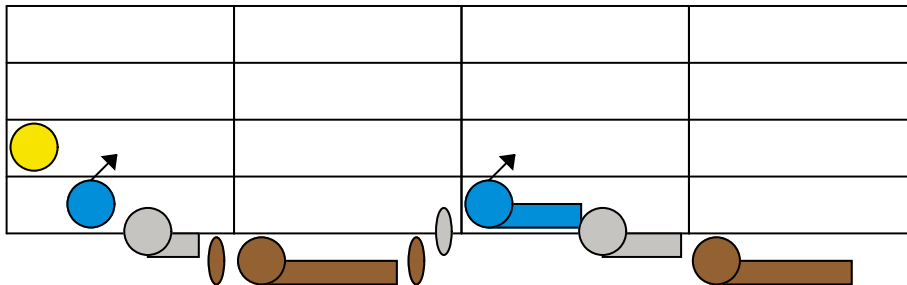

The Rowan Tree Treble Melody

Piano