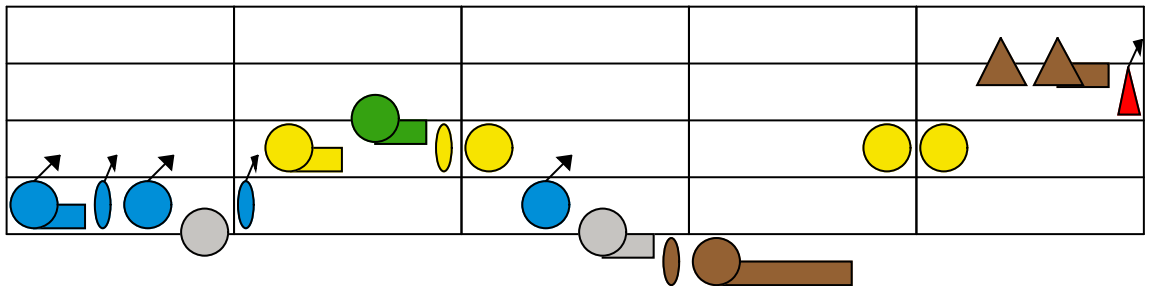

The Rowan Tree Treble Melody

Piano