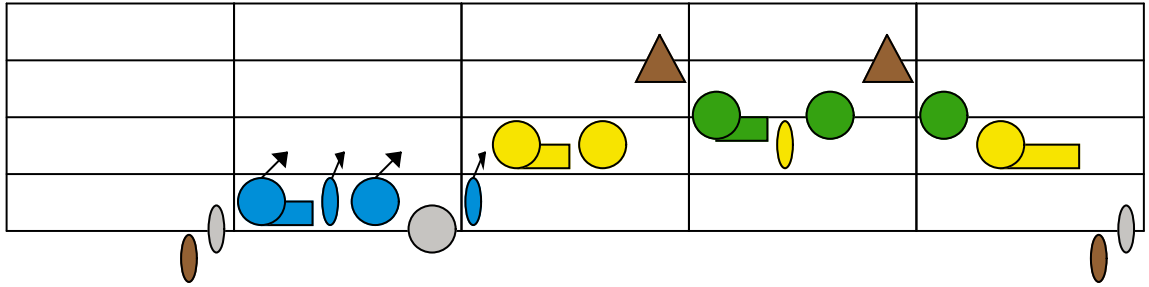

The Rowan Tree Treble Melody

Piano