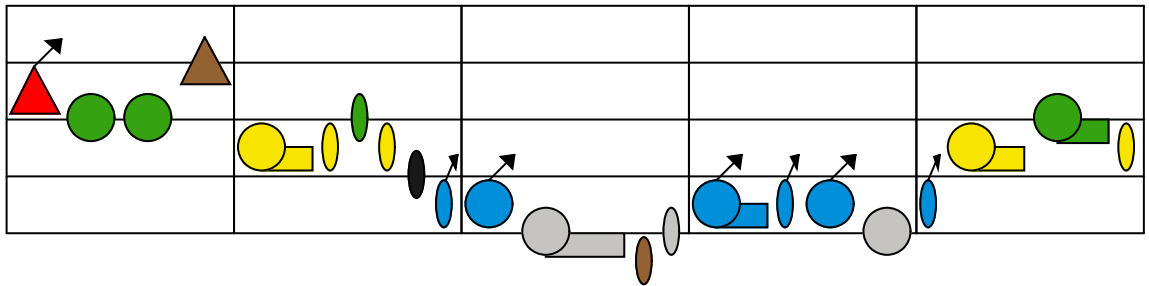

The Rowan Tree Treble Melody

Piano