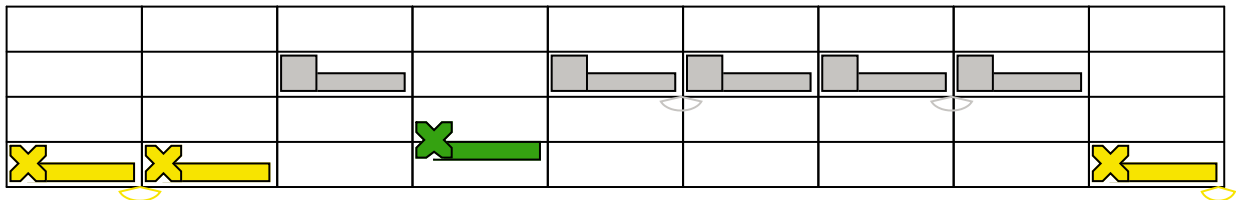

Skye Boat Song Bass Line

Piano