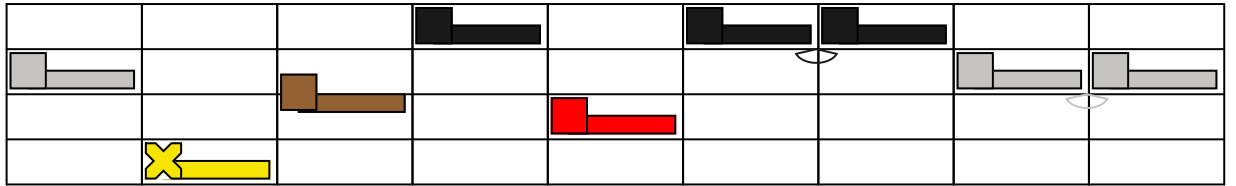

Skye Boat Song Bass Line

Piano