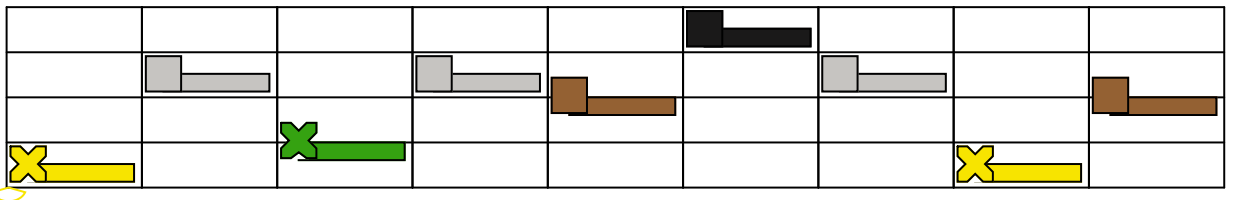

Skye Boat Song Bass Line

Piano