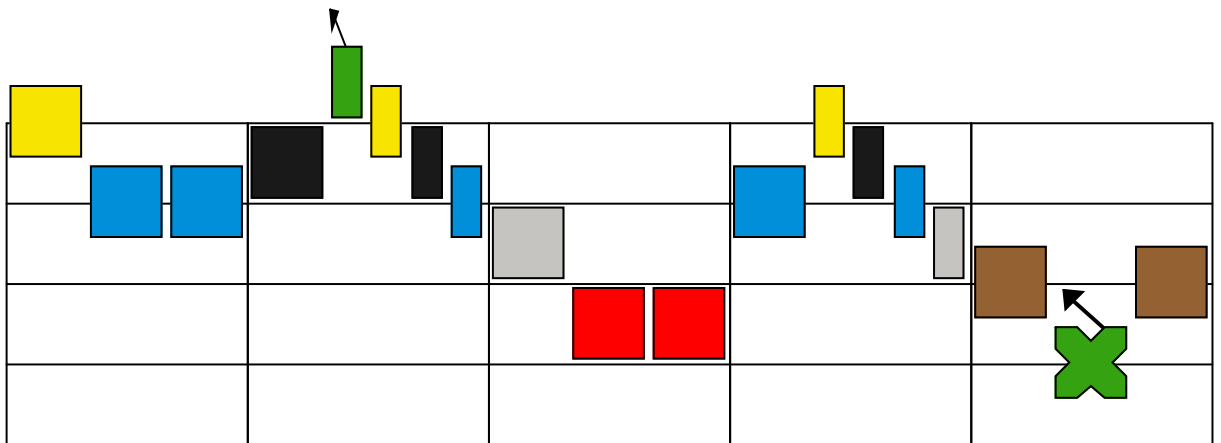

The Ash Grove Bass Melody

Welsh Air

Piano

The Ash Grove Bass Melody

Welsh Air

Piano

The first system of musical notation consists of four measures. The notes are represented by colored shapes: blue squares, a grey square, yellow rectangles, green squares, red circles, and a brown oval. Arrows indicate the direction of the notes. The notes are placed on a four-line staff.

The second system of musical notation consists of four measures. The notes are represented by colored shapes: green squares, yellow rectangles, black squares, blue squares, and red circles. Arrows indicate the direction of the notes. The notes are placed on a four-line staff.