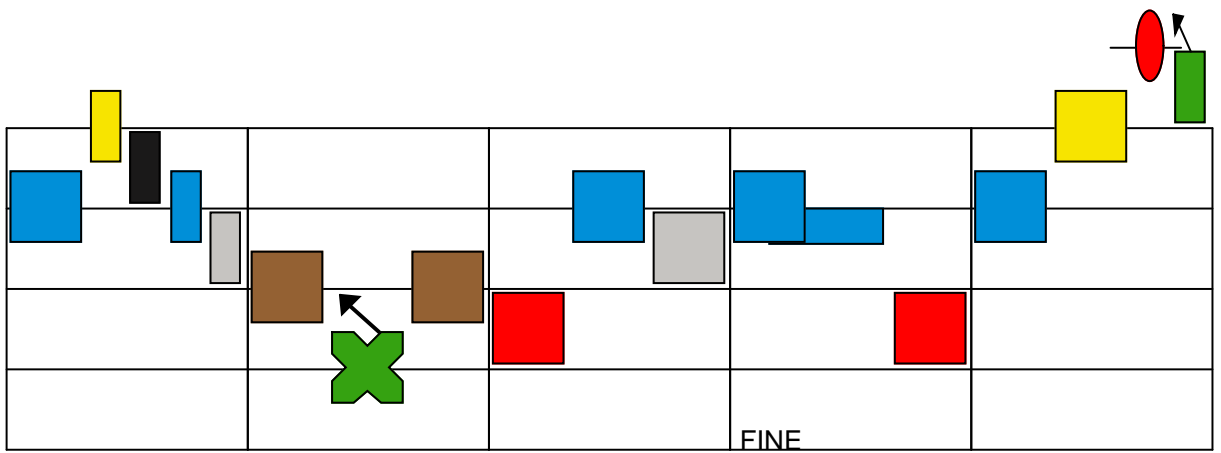

The Ash Grove Bass Melody

Welsh Air

Piano

The Ash Grove Bass Melody

Welsh Air

Piano

The first system of musical notation consists of four measures. The notes are represented by colored shapes: blue squares, a grey square, yellow rectangles, green squares, red circles, and a brown oval. Arrows indicate the direction of the notes. The notes are placed on a four-line staff.

The second system of musical notation consists of four measures. The notes are represented by colored shapes: green squares, yellow rectangles, black squares, blue squares, and red circles. Arrows indicate the direction of the notes. The notes are placed on a four-line staff.