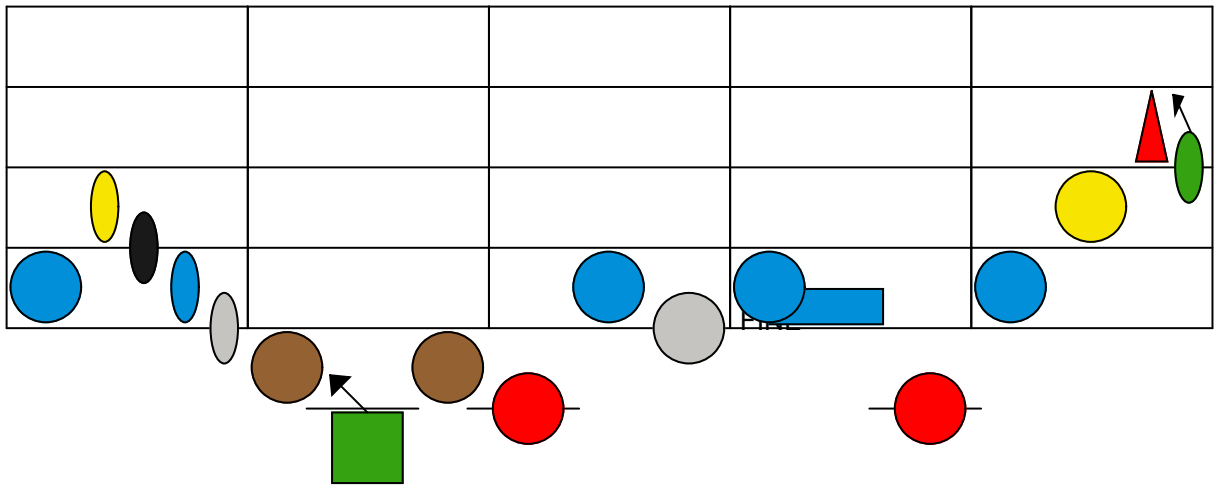

The Ash Grove Melody

Welsh Air

Piano

The Ash Grove Melody

Welsh Air

Piano

The first system of musical notation consists of five measures. The notes are represented by various shapes: circles, triangles, and rectangles. The colors used are blue, grey, yellow, green, red, and brown. The notes are placed on a four-line staff. A red circle with a horizontal line through its center is positioned below the first measure.

The second system of musical notation consists of five measures. The notes are represented by various shapes: circles, triangles, and rectangles. The colors used are green, yellow, black, blue, and red. The notes are placed on a four-line staff. A grey circle is positioned below the fourth measure. The text "DCalFine" is located at the bottom right of the staff.