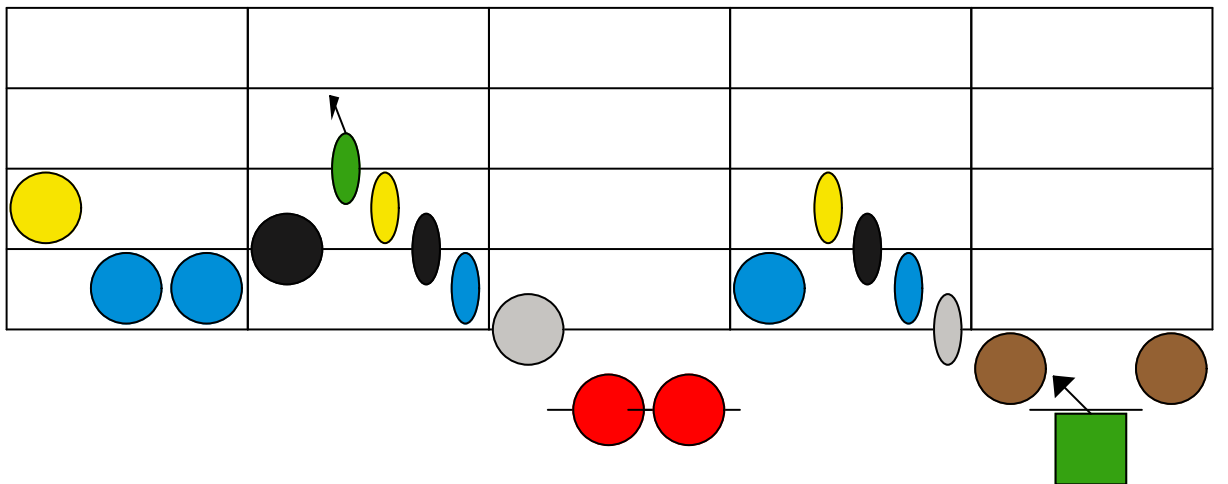

The Ash Grove Melody

Welsh Air

Piano

The Ash Grove Melody

Welsh Air

Piano

The first system of musical notation consists of five measures. The notes are represented by various shapes: circles, triangles, and rectangles. The colors used are blue, grey, yellow, green, red, and brown. The notes are placed on a four-line staff. A red circle with a horizontal line through its center is positioned below the first measure.

The second system of musical notation consists of five measures. The notes are represented by various shapes: circles, triangles, and rectangles. The colors used are green, yellow, black, blue, and red. The notes are placed on a four-line staff. A grey circle is positioned below the fourth measure. The text "DCalFine" is located at the bottom right of the staff.