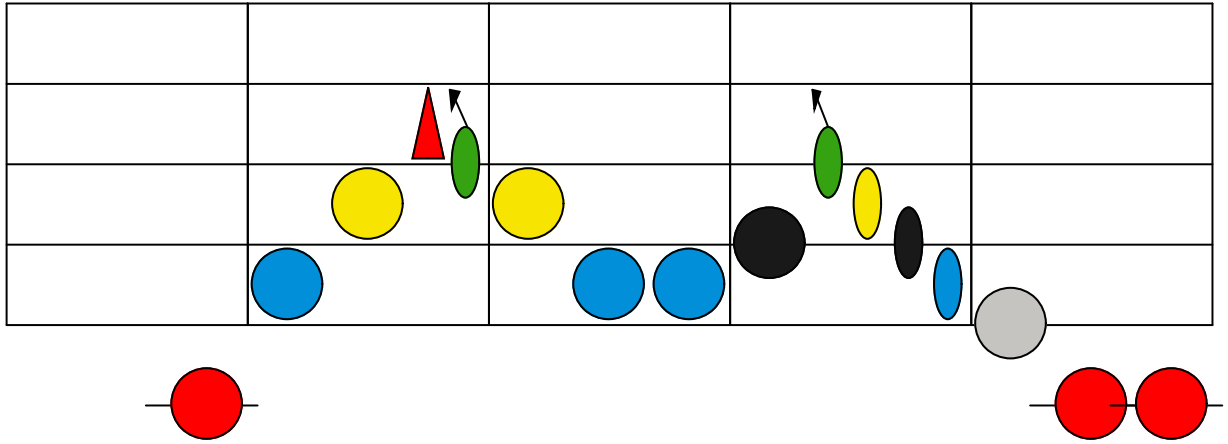

The Ash Grove Melody

Welsh Air

Piano

The Ash Grove Melody

Welsh Air

Piano

The first system of musical notation consists of five measures. The notes are represented by various shapes: circles, triangles, and rectangles. The colors used are blue, grey, yellow, green, red, and brown. The notes are placed on a four-line staff. A red circle with a horizontal line through its center is positioned below the first measure.

The second system of musical notation consists of five measures. The notes are represented by various shapes: circles, triangles, and rectangles. The colors used are green, yellow, black, blue, and red. The notes are placed on a four-line staff. A grey circle is positioned below the fourth measure. The text "DCalFine" is located at the bottom right of the staff.