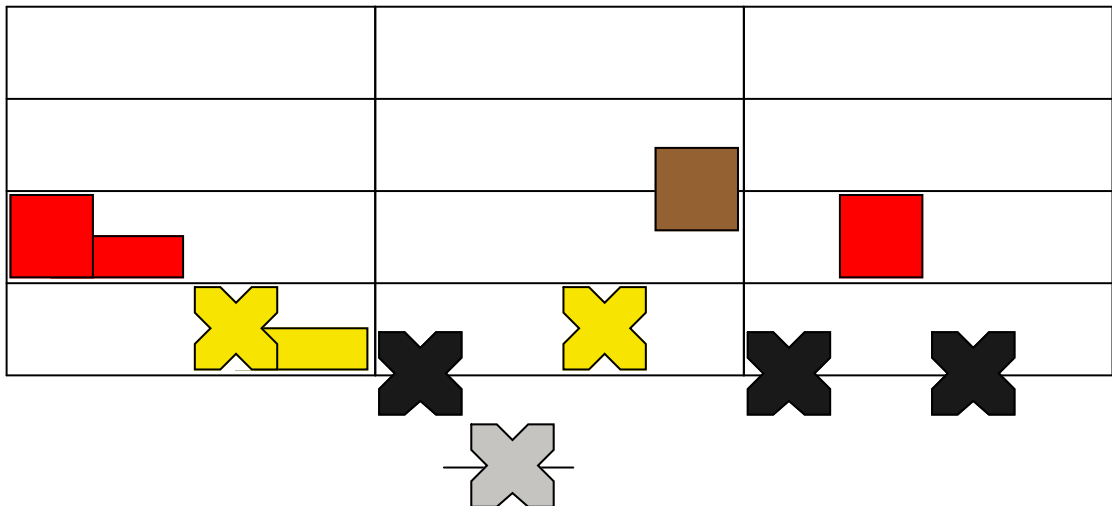

Scotland the Brave Bass Line

Piano