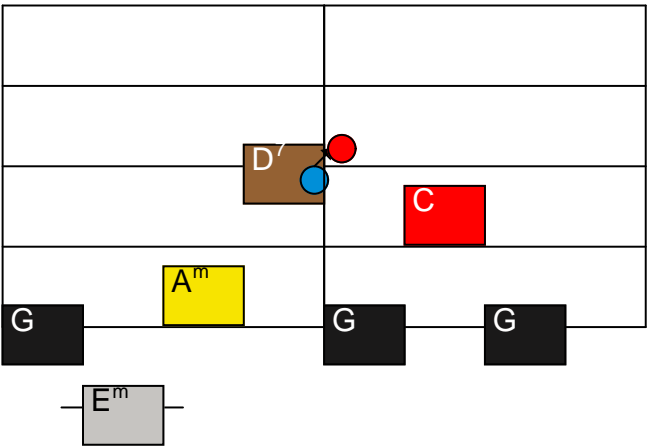

Scotland the Brave Chords

Piano

The Bonnie Lass of Fyvie

Piano

The first system of musical notation consists of four measures. The top staff contains three white circles in the first measure. The second and third staves contain various colored shapes: blue circles, black ovals, and yellow ovals. Below the staves, there are red circles and red ovals on a horizontal line.

The second system of musical notation consists of four measures. The top staff contains a black circle, green ovals with arrows, and a red triangle. The second and third staves contain blue circles, black ovals, and yellow ovals. Below the staves, there are red circles, red ovals, a green square, a yellow rectangle, and a red circle on a horizontal line.

The third system of musical notation consists of four measures. The bottom staff contains two blue circles. Below the staves, there is a red circle on a horizontal line.

A single red circle on a horizontal line.