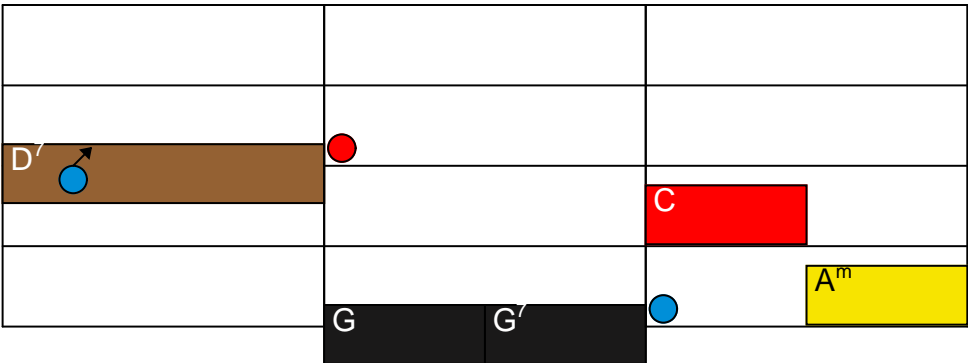

Scotland the Brave Chords

Piano

The Bonnie Lass of Fyvie

Piano

The first system of musical notation consists of four measures. The top staff contains three white circles in the first measure. The second and third staves contain various colored shapes: blue circles, black ovals, and yellow ovals. Below the staves, there are red circles and red ovals on a horizontal line.

The second system of musical notation consists of four measures. The top staff contains a black circle, green ovals with arrows, and a red triangle. The second and third staves contain blue circles, black ovals, and yellow ovals. Below the staves, there are red circles, red ovals, a green square, a yellow rectangle, and a red circle on a horizontal line.

The third system of musical notation consists of four measures. The bottom staff contains two blue circles. Below the staves, there is a red circle on a horizontal line.

A single red circle on a horizontal line.