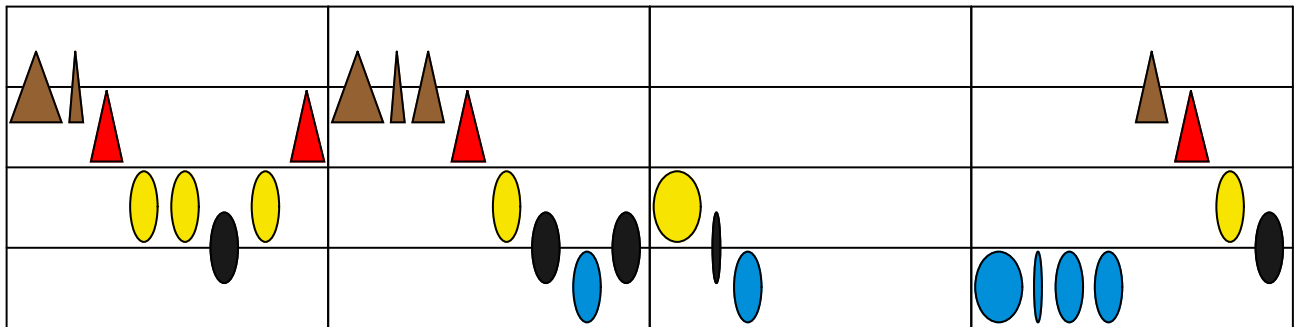

Uist Tramping Song Melody

Piano

Uist Tramping Song Melody

Piano

The musical notation is presented in four measures across three staves. The top staff features triangles: brown triangles on the top line and red triangles on the second space. The middle staff uses yellow ovals on the second space and black ovals on the first space. The bottom staff uses blue ovals on the first space, black ovals on the first space, brown ovals on the first space, and red ovals on the first space. The notes are positioned on the lines and spaces of the staves to represent pitch and rhythm.

A diagram showing a single musical staff with four notes: a blue circle on the first space, a blue oval on the first space, a black oval on the first space, and a blue circle on the first space.