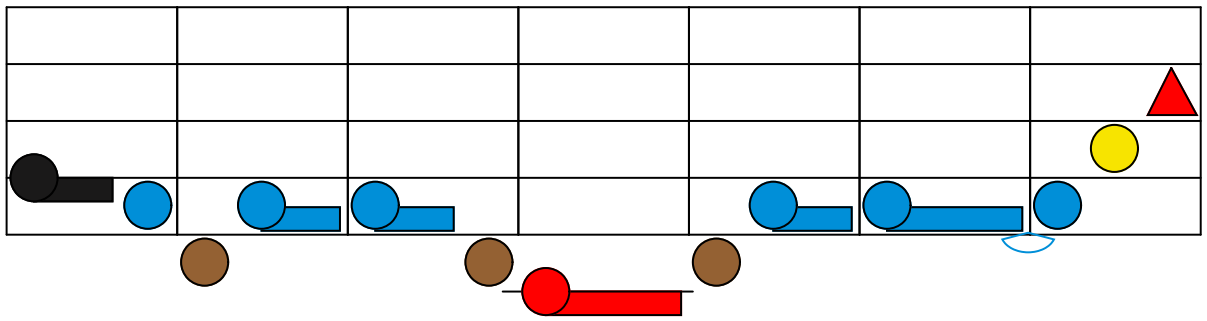

Wild Mountain Thyme Bass Melody

Piano

Wild Mountain Thyme Bass Melody

Wild Mountain Thyme Chords

Piano

The image displays four systems of guitar chord diagrams for the song 'Wild Mountain Thyme'. Each system consists of a 6-string guitar fretboard with colored boxes representing chords and dots representing finger positions. The first system shows a sequence of F and Bb chords. The second system shows F, F7, Am, and Gm chords, with a Dm chord indicated below. The third system shows Gm, Bb, and F chords, with an F7 chord indicated below. The fourth system shows Bb, F, and Am chords, with a Dm chord indicated below.

Wild Mountain Thyme Chords

Piano

D^m

F F

Wild Mountain Thyme Melody

Piano

Wild Mountain Thyme Melody