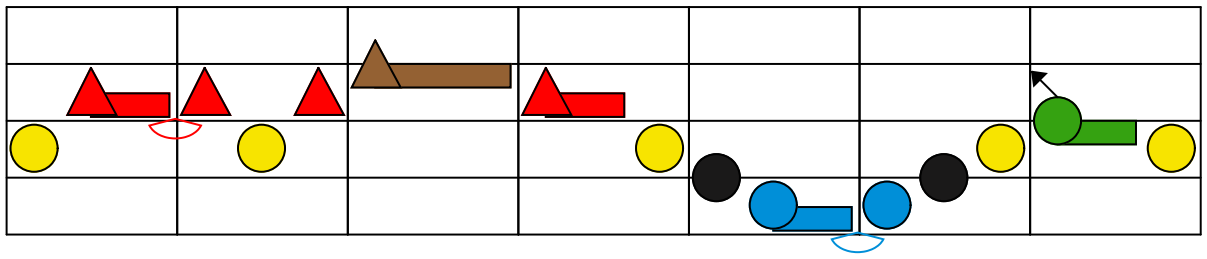

Wild Mountain Thyme Bass Melody

Piano

Wild Mountain Thyme Bass Melody

Wild Mountain Thyme Chords

Piano

The image displays four systems of guitar chord diagrams for the song 'Wild Mountain Thyme'. Each system consists of a 6-string guitar fretboard with colored boxes representing chords and dots representing finger positions. The first system shows a sequence of F and Bb chords. The second system shows F, F7, Am, and Gm chords, with a Dm chord indicated below. The third system shows Gm, Bb, and F chords, with an F7 chord indicated below. The fourth system shows Bb, F, and Am chords, with a Dm chord indicated below.

Wild Mountain Thyme Chords

Piano

D^m

F F

Wild Mountain Thyme Melody

Piano

Wild Mountain Thyme Melody