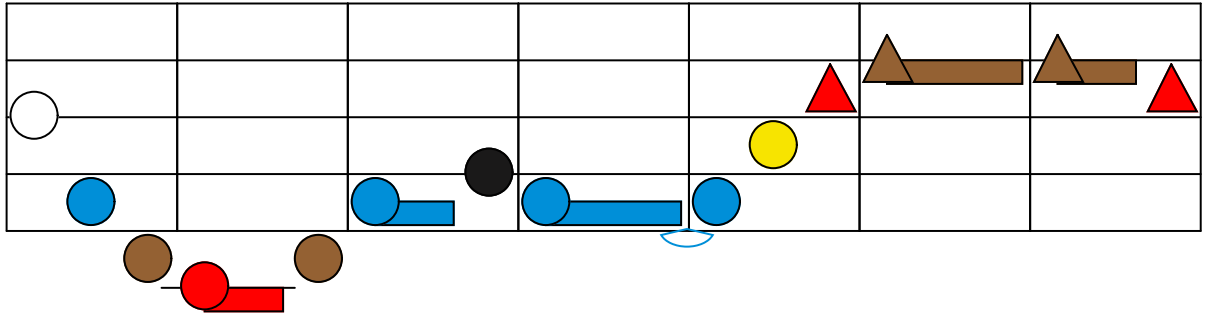

Wild Mountain Thyme Bass Melody

Piano

Wild Mountain Thyme Bass Melody

Wild Mountain Thyme Chords

Piano

The image displays four systems of guitar chord diagrams for the song 'Wild Mountain Thyme'. Each system consists of a 6-string guitar fretboard with colored boxes representing chords and dots representing finger positions. The first system shows a sequence of F and Bb chords. The second system shows F, F7, Am, and Gm chords, with a Dm chord indicated below. The third system shows Gm, Bb, and F chords, with an F7 chord indicated below. The fourth system shows Bb, F, and Am chords, with a Dm chord indicated below.

Wild Mountain Thyme Chords

Piano

D^m

F F

Wild Mountain Thyme Melody

Piano

Wild Mountain Thyme Melody