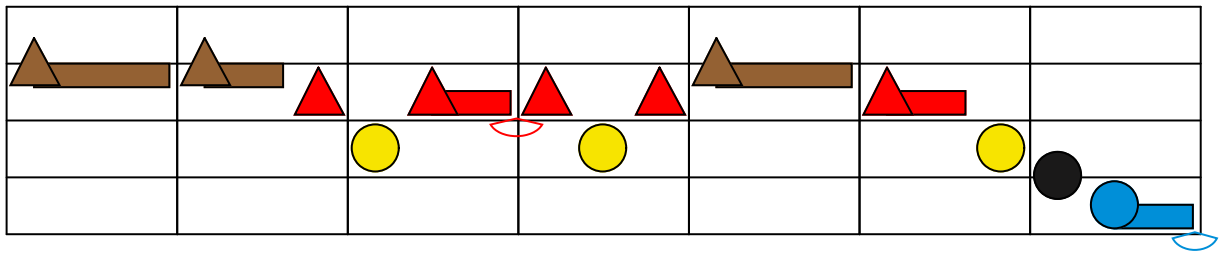

Wild Mountain Thyme Melody

Piano