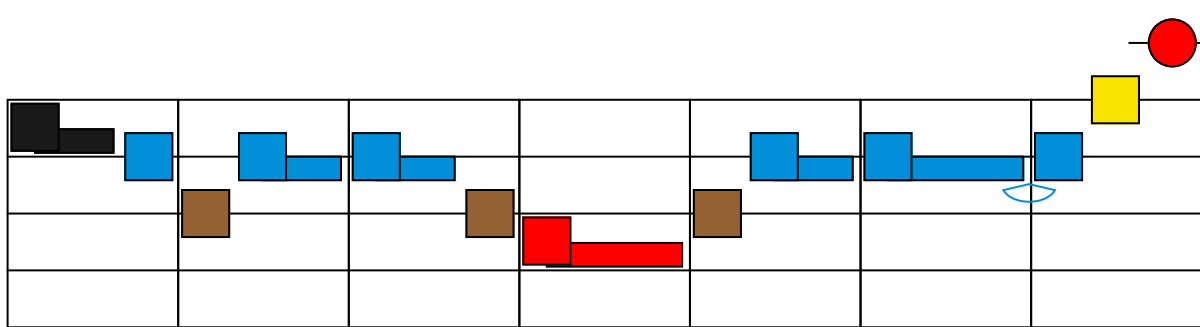

Wild Mountain Thyme Bass Melody

Piano

Wild Mountain Thyme Bass Melody

Wild Mountain Thyme Chords

Piano

The image displays four systems of guitar chord diagrams for the song 'Wild Mountain Thyme'. Each system consists of a 6-string guitar fretboard with colored boxes representing chords and dots representing finger positions. The first system shows a sequence of F and Bb chords. The second system shows F, F7, Am, and Gm chords, with a Dm chord indicated below. The third system shows Gm, Bb, and F chords, with an F7 chord indicated below. The fourth system shows Bb, F, and Am chords, with a Dm chord indicated below.