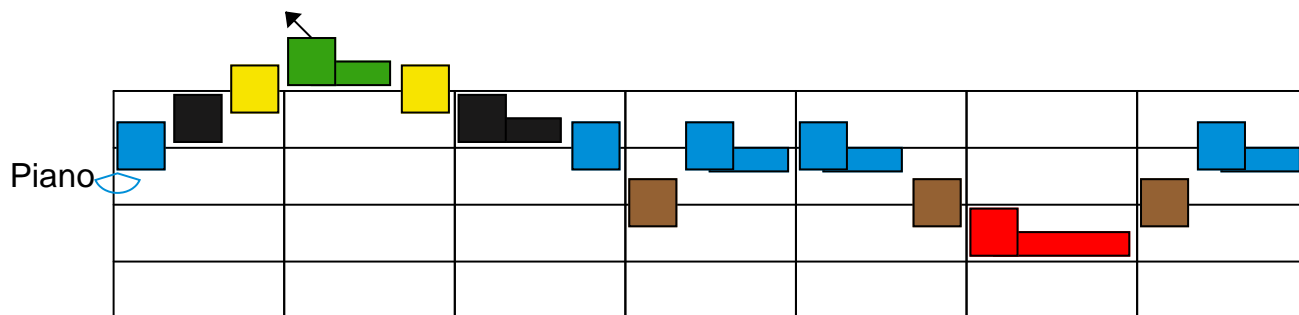

Wild Mountain Thyme Bass Melody

Piano

Wild Mountain Thyme Bass Melody

Wild Mountain Thyme Chords

Piano

The image displays four systems of guitar chord diagrams for the song 'Wild Mountain Thyme'. Each system consists of a 6-string guitar fretboard with colored boxes representing chords and dots representing finger positions. The first system shows a sequence of F and Bb chords. The second system shows F, F7, Am, and Gm chords, with a Dm chord indicated below. The third system shows Gm, Bb, and F chords, with an F7 chord indicated below. The fourth system shows Bb, F, and Am chords, with a Dm chord indicated below.

Wild Mountain Thyme Chords

Piano

D^m

F F

Wild Mountain Thyme Melody

Piano

Wild Mountain Thyme Melody