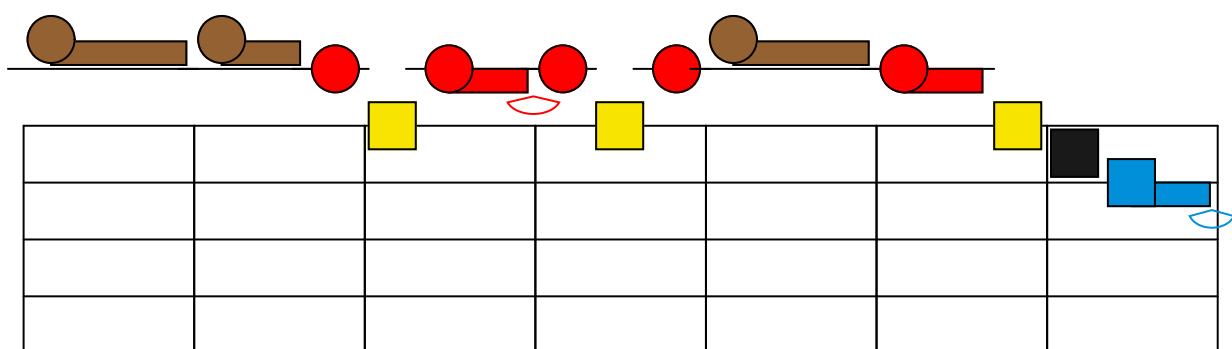

Wild Mountain Thyme Bass Melody

Piano

Wild Mountain Thyme Bass Melody

Wild Mountain Thyme Chords

Piano

The image displays four systems of guitar chord diagrams for the song 'Wild Mountain Thyme'. Each system consists of a 6-string guitar fretboard with colored boxes representing chords and dots representing finger positions. The first system shows a sequence of F and Bb chords. The second system shows F, F7, Am, and Gm chords, with a Dm chord indicated below. The third system shows Gm, Bb, and F chords, with an F7 chord indicated below. The fourth system shows Bb, F, and Am chords, with a Dm chord indicated below.

Wild Mountain Thyme Chords

Piano

D^m

F F

Wild Mountain Thyme Melody

Piano

Wild Mountain Thyme Melody