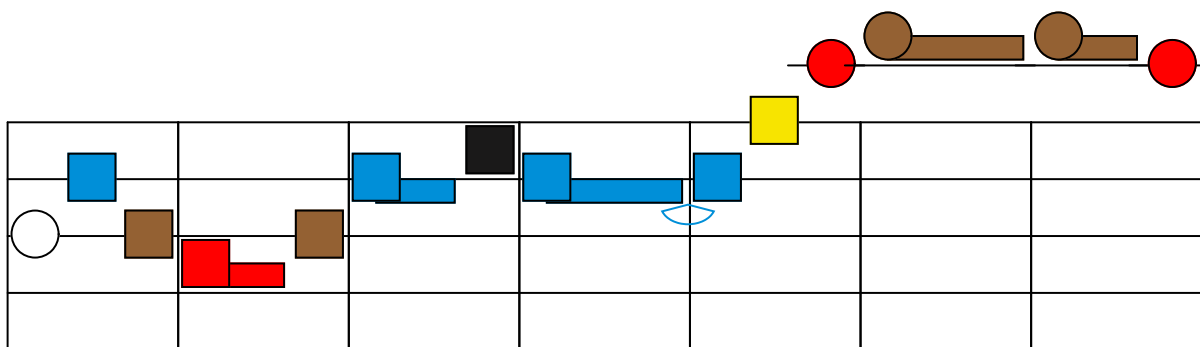

Wild Mountain Thyme Bass Melody

Piano

Wild Mountain Thyme Bass Melody

Wild Mountain Thyme Chords

Piano

The image displays four systems of guitar chord diagrams for the song 'Wild Mountain Thyme'. Each system consists of a 6-string guitar fretboard with colored boxes representing chords and dots representing finger positions. The first system shows a sequence of F and Bb chords. The second system shows F, F7, Am, and Gm chords, with a Dm chord indicated below. The third system shows Gm, Bb, and F chords, with an F7 chord indicated below. The fourth system shows Bb, F, and Am chords, with a Dm chord indicated below.