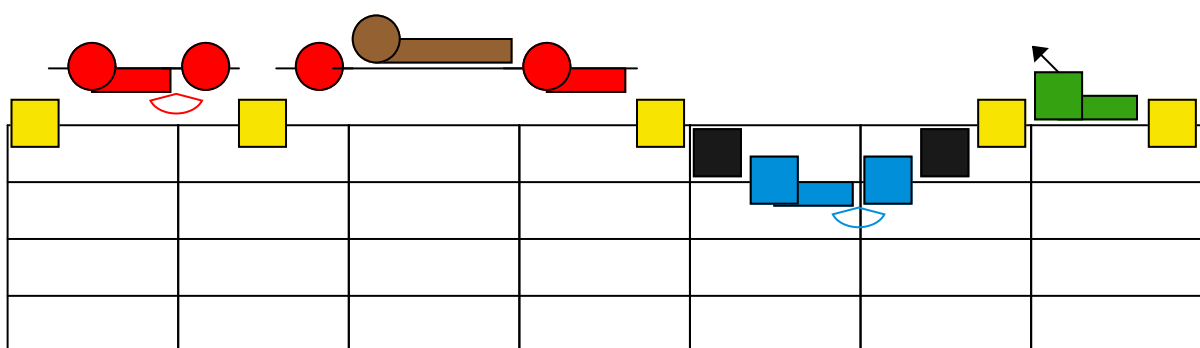

Wild Mountain Thyme Bass Melody

Piano

Wild Mountain Thyme Bass Melody

Wild Mountain Thyme Chords

Piano

The image displays four systems of guitar chord diagrams for the song 'Wild Mountain Thyme'. Each system consists of a 6-string guitar fretboard with colored boxes representing chords and dots representing finger positions. The first system shows a sequence of F and Bb chords. The second system shows F, F7, Am, and Gm chords, with a Dm chord indicated below. The third system shows Gm, Bb, and F chords, with an F7 chord indicated below. The fourth system shows Bb, F, and Am chords, with a Dm chord indicated below.

Wild Mountain Thyme Chords

Piano

D^m

F F

Wild Mountain Thyme Melody

Piano

Wild Mountain Thyme Melody