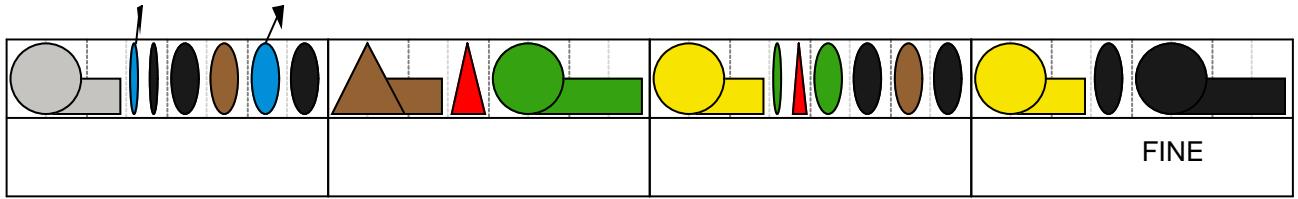

Highland Cathedral Melody

Piano