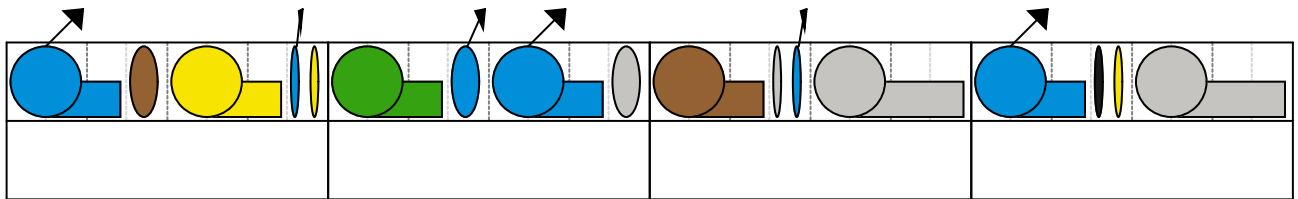

Highland Cathedral Melody

Piano