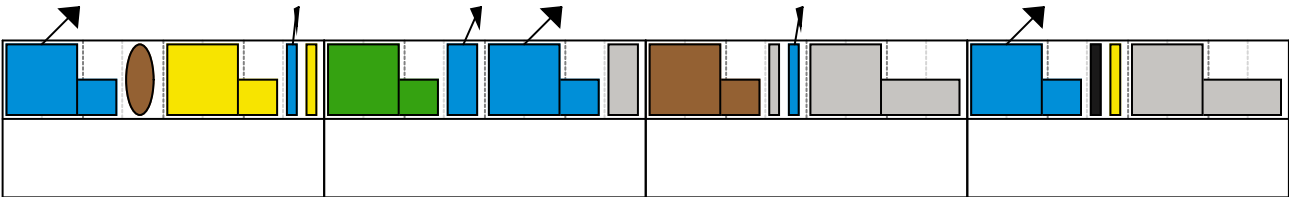

Highland Cathedral Bass Melody

Piano

Highland Cathedral Chords

Piano

G	D	G	G	A	A	D

C	G	D	E	A	G	D	G
							FINE

D	F#m	Bm	A	Bm	A	D	A

D	F#m	Bm	A	G	A