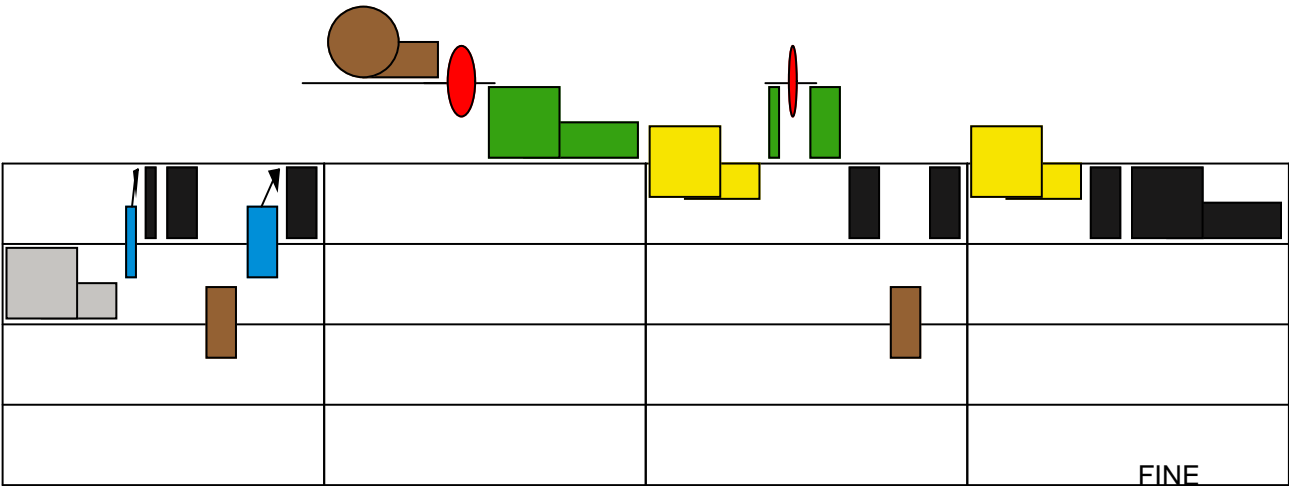

# Highland Cathedral Bass Melody

Piano

# Highland Cathedral Bass Melody

Piano

The first system of musical notation consists of four measures. Above the first measure is a brown oval symbol. The notation is presented on a four-staff system. The top staff contains various colored blocks: blue, yellow, green, and grey. The second staff contains blue, brown, and grey blocks. The third and fourth staves are empty. Arrows point to specific blocks in the top and second staves.

The second system of musical notation consists of four measures. The notation is presented on a four-staff system. The top staff contains various colored blocks: blue, yellow, green, and grey. The second staff contains blue, brown, and grey blocks. The third and fourth staves are empty. Arrows point to specific blocks in the top and second staves. The text "DCaIFINE" is located in the bottom right corner of the system.