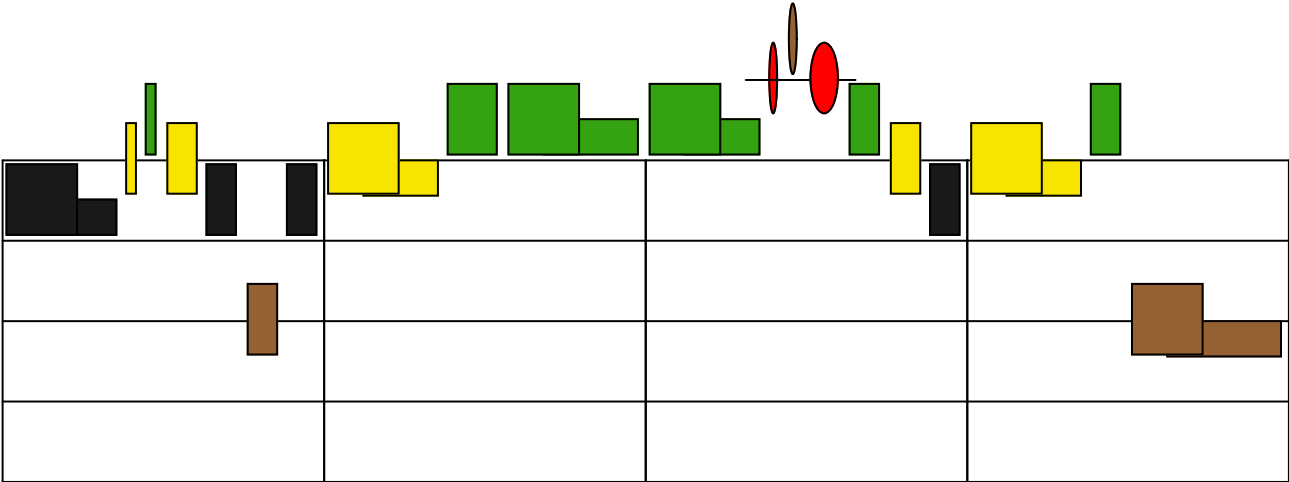

# Highland Cathedral Bass Melody

Piano

# Highland Cathedral Bass Melody

Piano

The first system of musical notation consists of four measures. Above the first measure is a brown oval symbol. The notation is presented on a four-staff system. The top staff contains various colored blocks: blue, yellow, green, and grey. The second staff contains blue, brown, and grey blocks. The third and fourth staves are empty. Arrows point to specific blocks in the top and second staves.

The second system of musical notation consists of four measures. The notation is presented on a four-staff system. The top staff contains various colored blocks: blue, yellow, green, and grey. The second staff contains blue, brown, and grey blocks. The third and fourth staves are empty. Arrows point to specific blocks in the top and second staves. The text "DCaIFINE" is located in the bottom right corner of the system.