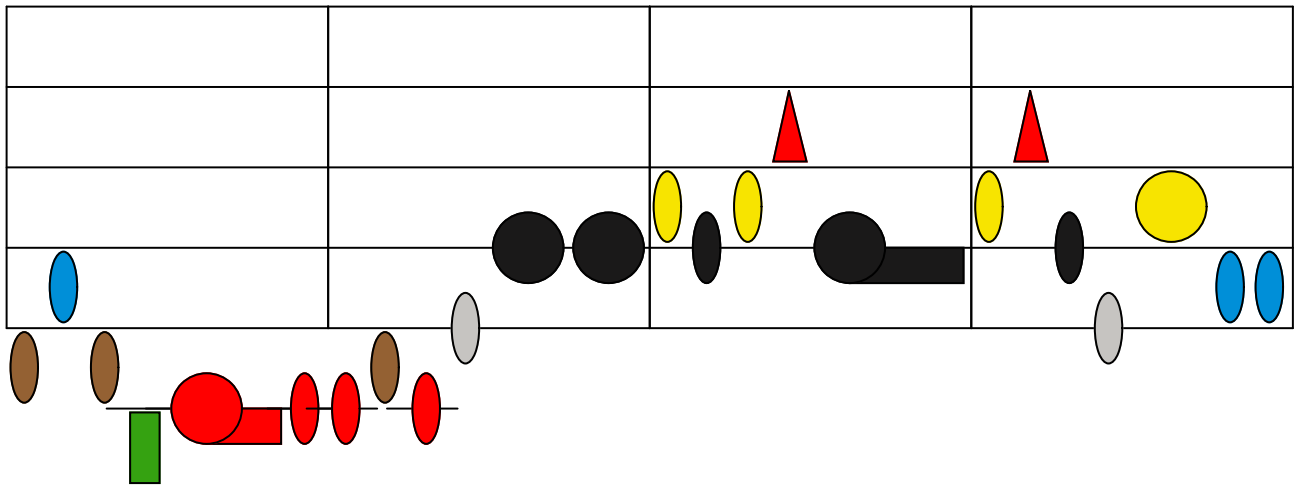

I had a little nut tree Chords

Piano

I had a little nut tree Chords

Piano

The diagram illustrates the piano accompaniment for the song "I had a little nut tree" across three measures. The piano part is shown on a four-line staff. The chords are represented by colored boxes: red for C major, blue for F major, black for G major, and brown for D minor. A blue circle on the staff indicates a specific note.

C	C	C
		G

F F D^m G

I had a little nut tree Melody

I had a little nut tree Bass line

Piano

I had a little nut tree Bass line

Piano