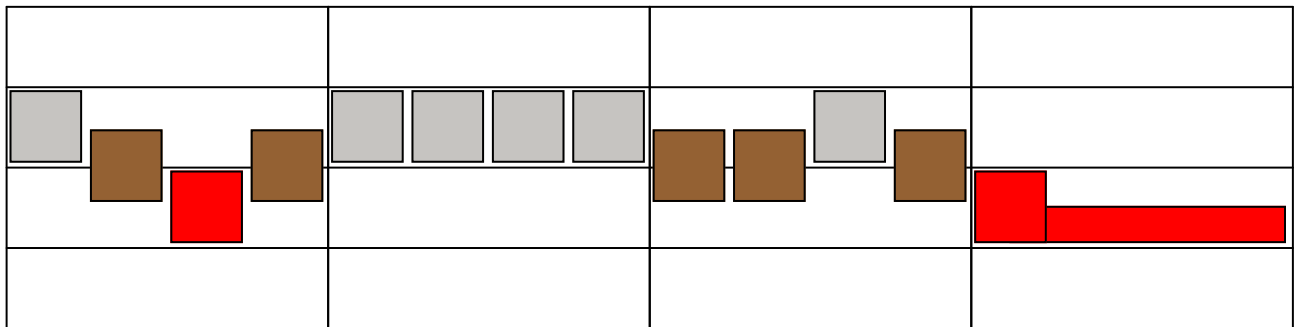

Mary had a little lamb Bass Melody

Piano

Mary had a little lamb Chords

Piano

		G		
C	C		C	C

	G	
C		C

Mary had a little lamb Melody

Piano

The first system of musical notation consists of a four-measure staff. The notes are represented by circles and rectangles below the staff line. Measure 1: a grey circle, a brown circle, a red circle, and a brown circle. Measure 2: a grey circle, a grey circle, a grey circle, and a grey rectangle. Measure 3: a brown circle, a brown circle, a brown circle, and a brown rectangle. Measure 4: a grey circle, a black circle, a black circle, and a black rectangle.

The second system of musical notation consists of a four-measure staff. The notes are represented by circles and rectangles below the staff line. Measure 1: a grey circle, a brown circle, a red circle, and a brown circle. Measure 2: a grey circle, a grey circle, a grey circle, and a grey circle. Measure 3: a brown circle, a brown circle, a grey circle, and a brown circle. Measure 4: a red circle and a red rectangle.

Mary had a little lamb Bass Line

Piano