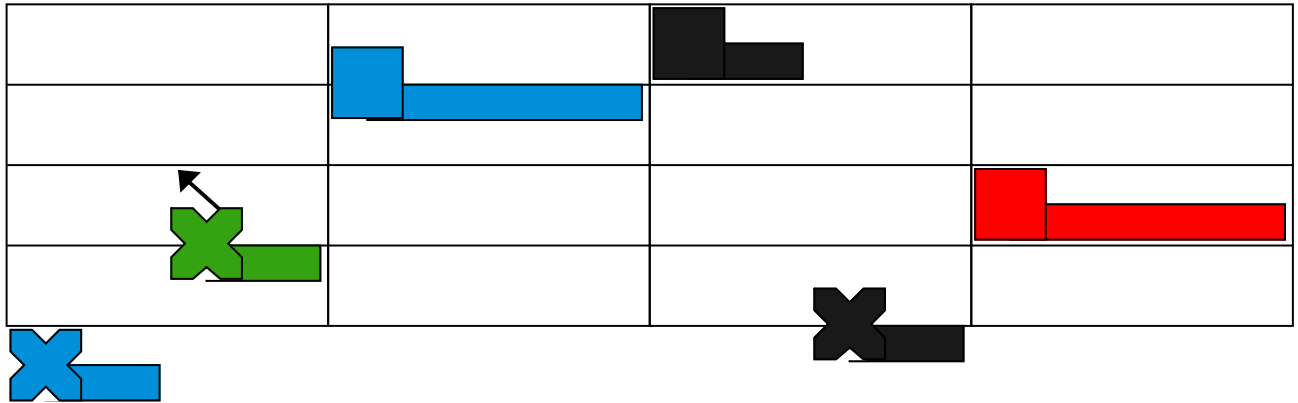

Roamin' in the gloamin' Chords

Harry Lauder

Piano

Roamin' in the gloamin' Chords

Harry Lauder

Roamin' in the gloamin' Stage 2 Melody

Harry Lauder

Piano

Roamin' in the gloamin' Stage 2 Melody

Harry Lauder

Piano

Roamin' in the gloamin' Bass Line

Harry Lauder

Piano

Roamin' in the gloamin' Bass Line

Harry Lauder

Roamin' in the gloamin' Bass Melody

Harry Lauder

Piano

Roamin' in the gloamin' Bass Melody

Harry Lauder

Piano

Musical notation for the first system of 'Roamin' in the gloamin' Bass Melody. The notation is presented on a grand staff with a treble clef and a piano dynamic marking. The melody is represented by a series of colored shapes: a brown oval, two red circles, a yellow rectangle, a blue shape, a black shape, a yellow rectangle, a red circle, and two green squares with an arrow pointing to the second one. The accompaniment is shown in a four-staff piano section with various colored blocks and two white circles.

Musical notation for the second system of 'Roamin' in the gloamin' Bass Melody. The notation is presented on a grand staff with a treble clef and a piano dynamic marking. The melody is represented by a brown circle, a red circle, a yellow rectangle, a black shape, and a blue shape. The accompaniment is shown in a four-staff piano section with various colored blocks and a white circle.