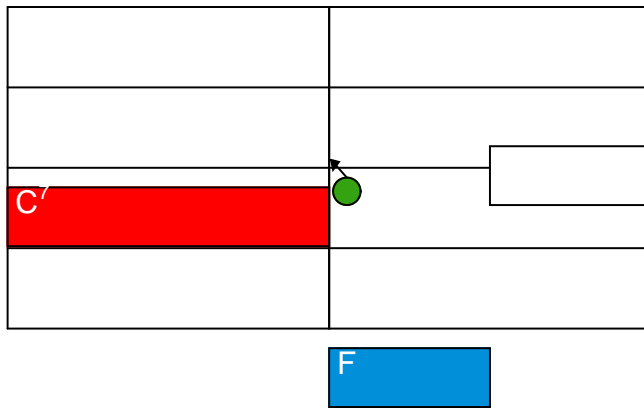

Roamin' in the gloamin' Chords

Harry Lauder

Piano

Roamin' in the gloamin' Chords

Harry Lauder

Roamin' in the gloamin' Stage 2 Melody

Harry Lauder

Piano

Roamin' in the gloamin' Stage 2 Melody

Harry Lauder

Piano

Roamin' in the gloamin' Bass Line

Harry Lauder

Piano

Roamin' in the gloamin' Bass Line

Harry Lauder

Roamin' in the gloamin' Bass Melody

Harry Lauder

Piano

Roamin' in the gloamin' Bass Melody

Harry Lauder

Piano

Musical notation for the first system of 'Roamin' in the gloamin' Bass Melody. The notation is presented on a grand staff with a treble clef and a piano dynamic marking. The melody is represented by a series of colored shapes: a brown oval, two red circles, a yellow rectangle, a blue shape, a black shape, a yellow rectangle, a red circle, and two green squares with an arrow pointing to the second one. The accompaniment is shown in a four-staff piano section with various colored blocks and two white circles.

Musical notation for the second system of 'Roamin' in the gloamin' Bass Melody. The notation is presented on a grand staff with a treble clef and a piano dynamic marking. The melody is represented by a brown circle, a red circle, a yellow rectangle, a black shape, and a blue shape. The accompaniment is shown in a four-staff piano section with various colored blocks and a white circle.