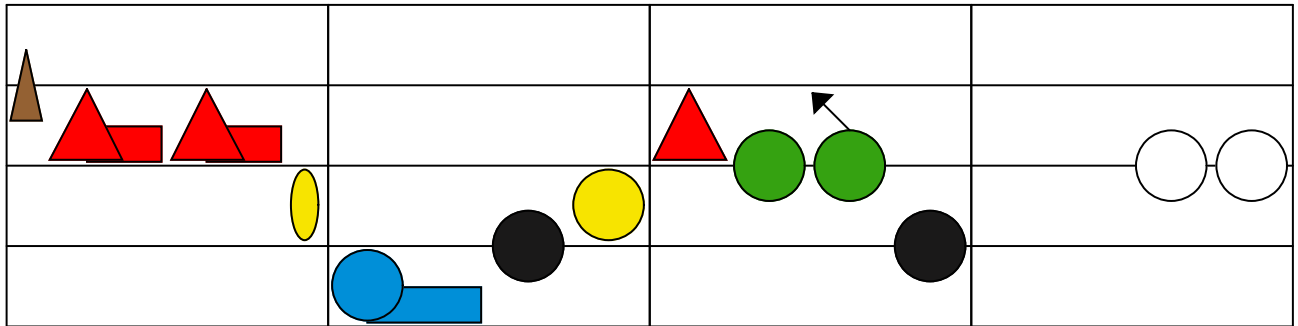

Roamin' in the gloamin' Chords

Harry Lauder

Piano

Roamin' in the gloamin' Chords

Harry Lauder

Roamin' in the gloamin' Stage 2 Melody

Harry Lauder

Piano

Roamin' in the gloamin' Stage 2 Melody

Harry Lauder

Piano

Roamin' in the gloamin' Bass Line

Harry Lauder

Piano

Roamin' in the gloamin' Bass Line

Harry Lauder

Roamin' in the gloamin' Bass Melody

Harry Lauder

Piano

Roamin' in the gloamin' Bass Melody

Harry Lauder

Piano

Musical notation for the first system of 'Roamin' in the gloamin' Bass Melody. The notation is presented on a grand staff with a treble clef and a piano dynamic marking. The melody is represented by a series of colored shapes: a brown oval, two red circles, a yellow rectangle, a blue shape, a black shape, a yellow rectangle, a red circle, and two green squares with an arrow pointing to the second one. The accompaniment is shown in a four-staff piano section with various colored blocks and two white circles.

Musical notation for the second system of 'Roamin' in the gloamin' Bass Melody. The notation is presented on a grand staff with a treble clef and a piano dynamic marking. The melody is represented by a brown circle, a red circle, a yellow rectangle, a black shape, and a blue shape. The accompaniment is shown in a four-staff piano section with various colored blocks and a white circle.