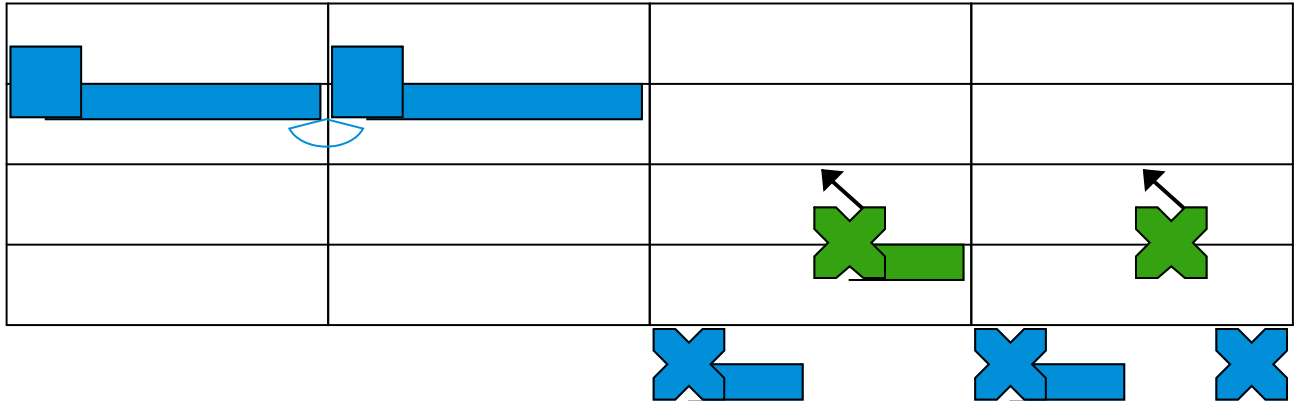

Roamin' in the gloamin' Stage 2 Melody

Harry Lauder

Piano

Roamin' in the gloamin' Bass Line

Harry Lauder

Piano

Roamin' in the gloamin' Bass Line

Harry Lauder

Roamin' in the gloamin' Bass Melody

Harry Lauder

Piano

Roamin' in the gloamin' Bass Melody

Harry Lauder

Piano

Musical notation for the first system of 'Roamin' in the gloamin' Bass Melody. The notation is presented on a grand staff with a treble clef and a piano dynamic marking. The melody is represented by a series of colored shapes: a brown oval, two red circles, a yellow rectangle, a blue shape, a black shape, a yellow rectangle, a red circle, and two green squares with an arrow pointing to the second one. The accompaniment is shown in a four-staff piano section with various colored blocks and two white circles.

Musical notation for the second system of 'Roamin' in the gloamin' Bass Melody. The notation is presented on a grand staff with a treble clef and a piano dynamic marking. The melody is represented by a brown circle, a red circle, a yellow rectangle, a black shape, and a blue shape. The accompaniment is shown in a four-staff piano section with various colored blocks and a white circle.