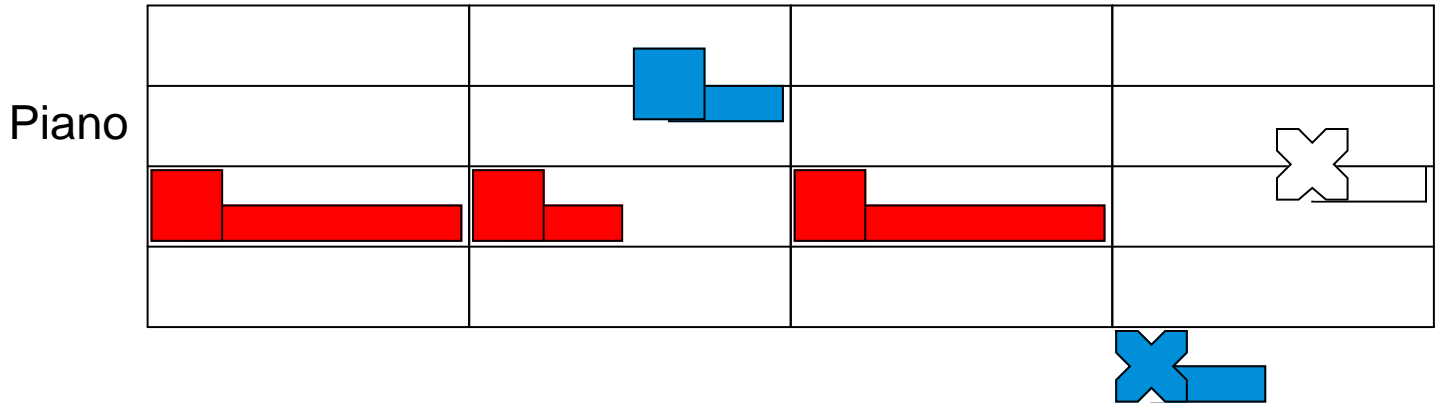

Roamin' in the gloamin' Chords

Harry Lauder

Piano

Roamin' in the gloamin' Chords

Harry Lauder

Roamin' in the gloamin' Stage 2 Melody

Harry Lauder

Piano

Roamin' in the gloamin' Stage 2 Melody

Harry Lauder

Piano

Roamin' in the gloamin' Bass Line

Harry Lauder

Piano

Roamin' in the gloamin' Bass Line

Harry Lauder

Roamin' in the gloamin' Bass Melody

Harry Lauder

Piano

Roamin' in the gloamin' Bass Melody

Harry Lauder

Piano

Musical notation for the first system of 'Roamin' in the gloamin' Bass Melody. The notation is presented on a grand staff with a treble clef and a piano dynamic marking. The melody is represented by a series of colored shapes: a brown oval, two red circles, a yellow rectangle, a blue shape, a black shape, a yellow rectangle, a red circle, and two green squares with an arrow pointing to the second one. The accompaniment is shown in a four-staff piano section with various colored blocks and two white circles.

Musical notation for the second system of 'Roamin' in the gloamin' Bass Melody. The notation is presented on a grand staff with a treble clef and a piano dynamic marking. The melody is represented by a brown circle, a red circle, a yellow rectangle, a black shape, and a blue shape. The accompaniment is shown in a four-staff piano section with various colored blocks and a white circle.