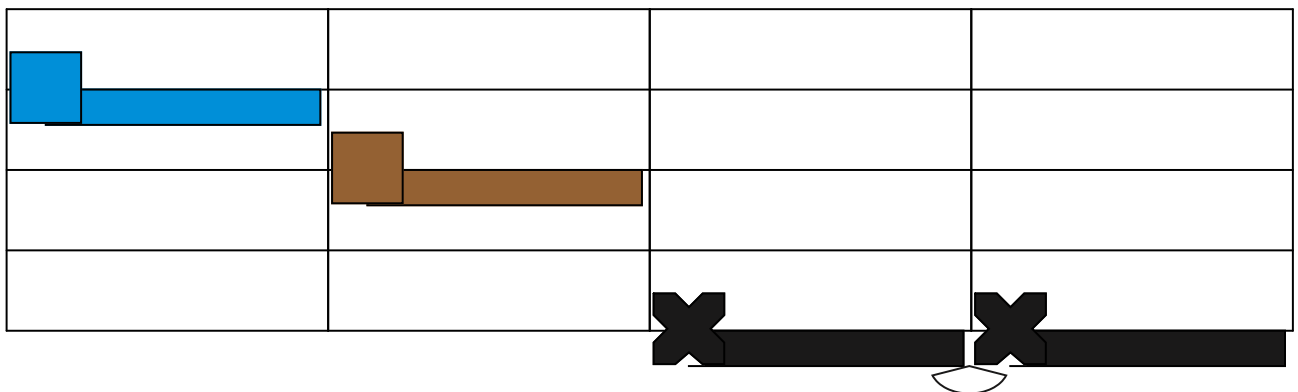

Roamin' in the gloamin' Stage 2 Melody

Harry Lauder

Piano

Roamin' in the gloamin' Bass Line

Harry Lauder

Piano

Roamin' in the gloamin' Bass Line

Harry Lauder

Roamin' in the gloamin' Bass Melody

Harry Lauder

Piano

Roamin' in the gloamin' Bass Melody

Harry Lauder

Piano

Musical notation for the first system of 'Roamin' in the gloamin' Bass Melody. The notation is presented on a grand staff with a treble clef and a piano dynamic marking. The melody is represented by a series of colored shapes: a brown oval, two red circles, a yellow rectangle, a blue shape, a black shape, a yellow rectangle, a red circle, and two green squares with an arrow pointing to the second one. The accompaniment is shown in a four-staff piano section with various colored blocks and two white circles.

Musical notation for the second system of 'Roamin' in the gloamin' Bass Melody. The notation is presented on a grand staff with a treble clef and a piano dynamic marking. The melody is represented by a brown circle, a red circle, a yellow rectangle, a black shape, and a blue shape. The accompaniment is shown in a four-staff piano section with various colored blocks and a white circle.