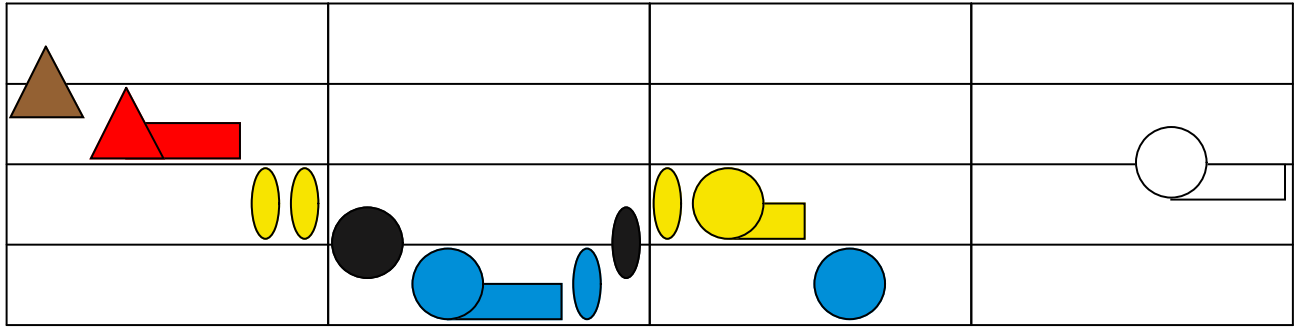

Roamin' in the gloamin' Chords

Harry Lauder

Piano

Roamin' in the gloamin' Chords

Harry Lauder

Roamin' in the gloamin' Stage 2 Melody

Harry Lauder

Piano

Roamin' in the gloamin' Bass Melody

Harry Lauder

Piano

Roamin' in the gloamin' Bass Melody

Harry Lauder

Piano

Musical notation for the first system of 'Roamin' in the gloamin' Bass Melody. The notation is presented on a grand staff with a treble clef and a piano dynamic marking. The melody is represented by a series of colored shapes: a brown oval, two red circles, a yellow rectangle, a blue shape, a black shape, a yellow rectangle, a red circle, and two green squares with an arrow pointing to the second one. The accompaniment is shown in a four-staff piano section with various colored blocks and two white circles.

Musical notation for the second system of 'Roamin' in the gloamin' Bass Melody. The notation is presented on a grand staff with a treble clef and a piano dynamic marking. The melody is represented by a brown circle, a red circle, a yellow rectangle, a black shape, and a blue shape. The accompaniment is shown in a four-staff piano section with various colored blocks and a white circle.