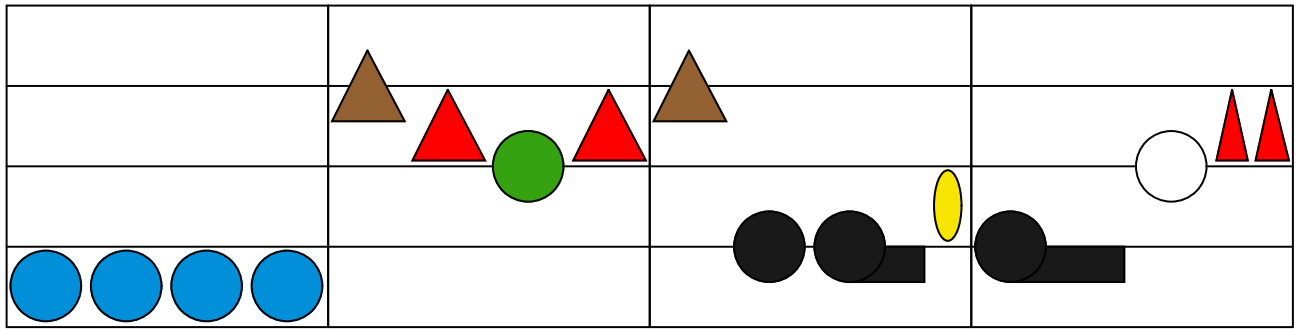

Roamin' in the gloamin' Chords

Harry Lauder

Piano

Roamin' in the gloamin' Chords

Harry Lauder

Roamin' in the gloamin' Stage 2 Melody

Harry Lauder

Piano

Roamin' in the gloamin' Stage 2 Melody

Harry Lauder

Piano

Roamin' in the gloamin' Bass Line

Harry Lauder

Piano

Roamin' in the gloamin' Bass Line

Harry Lauder

Roamin' in the gloamin' Bass Melody

Harry Lauder

Piano

Roamin' in the gloamin' Bass Melody

Harry Lauder

Piano

Musical notation for the first system of 'Roamin' in the gloamin' Bass Melody. The notation is presented on a grand staff with a treble clef and a piano dynamic marking. The melody is represented by a series of colored shapes: a brown oval, two red circles, a yellow rectangle, a blue shape, a black shape, a yellow rectangle, a red circle, and two green squares with an arrow pointing to the second one. The accompaniment is shown in a four-staff piano section with various colored blocks and two white circles.

Musical notation for the second system of 'Roamin' in the gloamin' Bass Melody. The notation is presented on a grand staff with a treble clef and a piano dynamic marking. The melody is represented by a brown circle, a red circle, a yellow rectangle, a black shape, and a blue shape. The accompaniment is shown in a four-staff piano section with various colored blocks and a white circle.