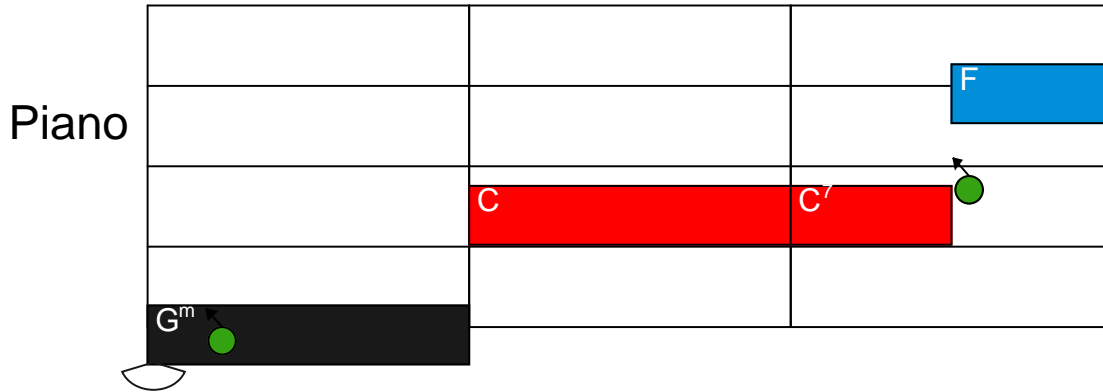

Roamin' in the gloamin' Chords

Harry Lauder

Piano

Roamin' in the gloamin' Chords

Harry Lauder

Roamin' in the gloamin' Stage 2 Melody

Harry Lauder

Piano

Roamin' in the gloamin' Stage 2 Melody

Harry Lauder

Piano

Roamin' in the gloamin' Bass Line

Harry Lauder

Piano

Roamin' in the gloamin' Bass Line

Harry Lauder

Roamin' in the gloamin' Bass Melody

Harry Lauder

Piano

Roamin' in the gloamin' Bass Melody

Harry Lauder

Piano

Musical notation for the first system of 'Roamin' in the gloamin' Bass Melody. The notation is presented on a grand staff with a treble clef and a piano dynamic marking. The melody is represented by a series of colored shapes: a brown oval, two red circles, a yellow rectangle, a blue shape, a black shape, a yellow rectangle, a red circle, and two green squares with an arrow pointing to the second one. The accompaniment is shown in a four-staff piano section with various colored blocks and two white circles.

Musical notation for the second system of 'Roamin' in the gloamin' Bass Melody. The notation is presented on a grand staff with a treble clef and a piano dynamic marking. The melody is represented by a brown circle, a red circle, a yellow rectangle, a black shape, and a blue shape. The accompaniment is shown in a four-staff piano section with various colored blocks and a white circle.