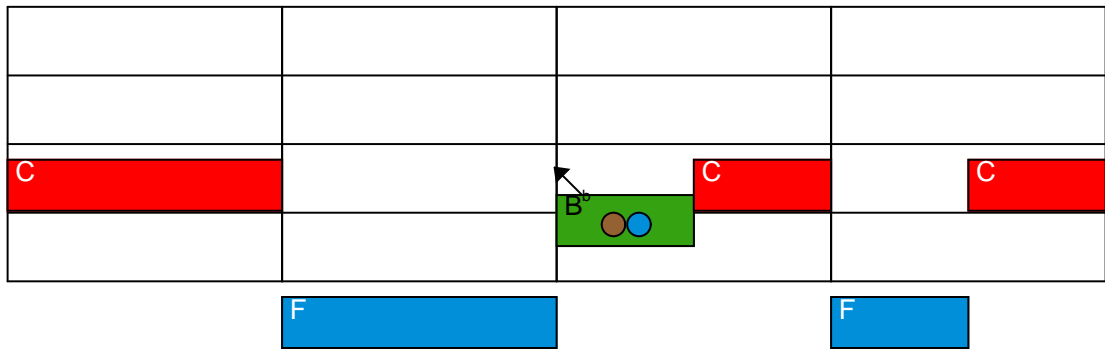

# There was a crooked man Chords

# There was a crooked man Melody

Piano

# There was a crooked man Bass line