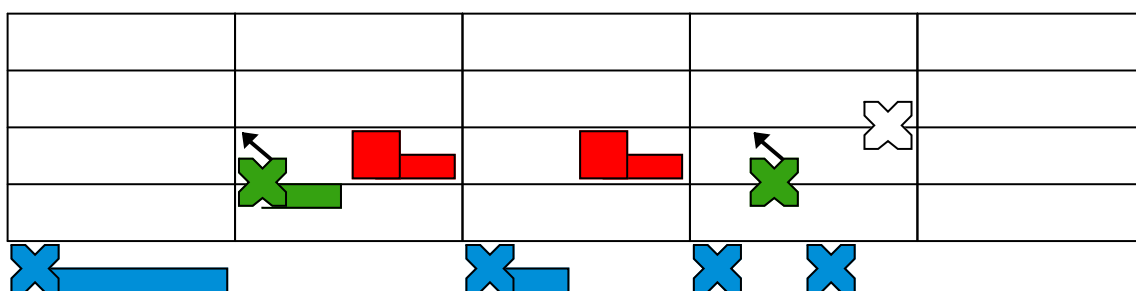

# There was a crooked man Chords

# There was a crooked man Melody

Piano

# There was a crooked man Bass line