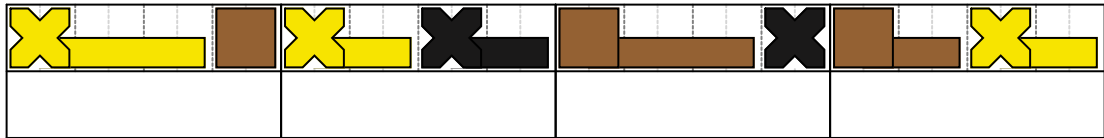

Ben the Roadman Bass line

Carl Nielsen

Piano

Danish