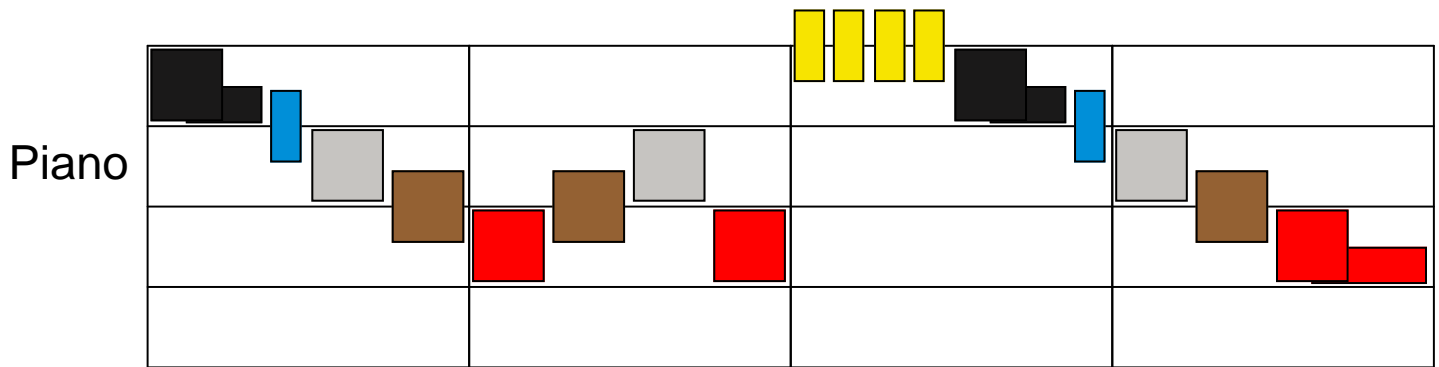

Deck the Halls Bass Melody

Deck the Halls Chords

Piano

Deck the Halls Melody

Piano

Deck the Halls Melody

Piano

The musical notation is displayed on a 4-measure grid. The notes and rests are represented by various colored shapes:

- Measure 1:** A large black circle, a black horizontal bar, a blue oval, a grey circle, a brown circle, and a red circle.
- Measure 2:** A brown circle, a grey circle, and a red circle.
- Measure 3:** Four yellow ovals, a black circle, a black horizontal bar, and a blue oval.
- Measure 4:** A grey circle, a brown circle, a red circle, and a red horizontal bar.

Deck the Halls Bass Line

Piano