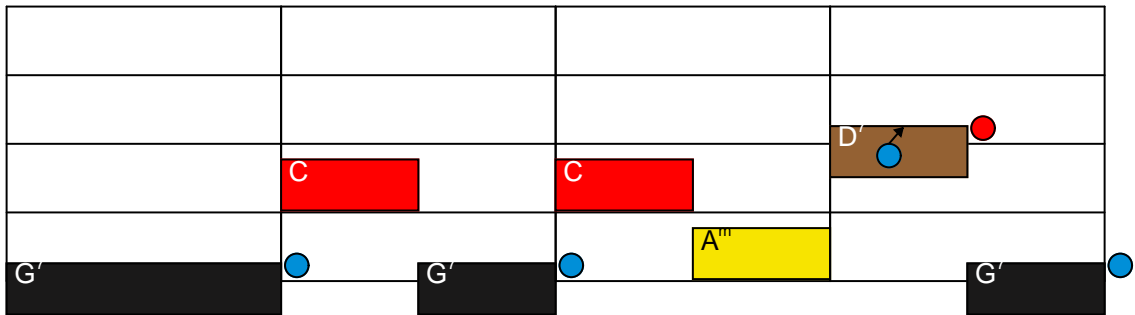

Deck the Halls Bass Melody

Deck the Halls Chords

Piano

Deck the Halls Melody

Piano

Deck the Halls Melody

Piano

The musical notation is displayed on a 4-measure grid. The notes and rests are represented by various colored shapes:

- Measure 1:** A large black circle, a black horizontal bar, a blue oval, a grey circle, a brown circle, and a red circle.
- Measure 2:** A brown circle, a grey circle, and a red circle.
- Measure 3:** Four yellow ovals, a black circle, a black horizontal bar, and a blue oval.
- Measure 4:** A grey circle, a brown circle, a red circle, and a red horizontal bar.

Deck the Halls Bass Line

Piano