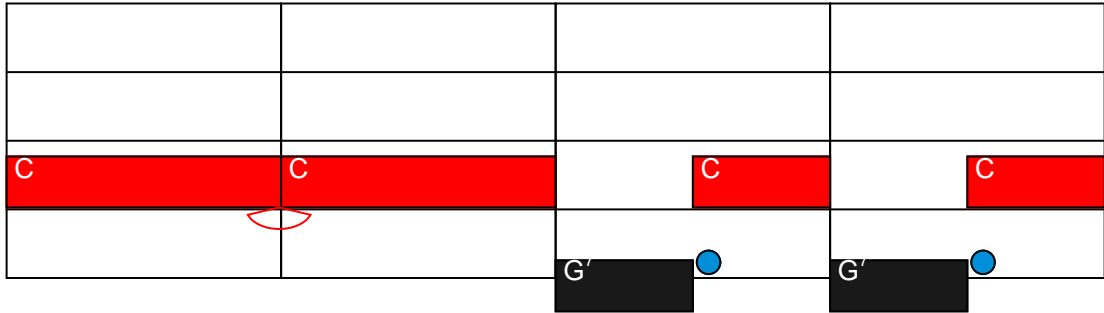

Deck the Halls Bass Melody

Deck the Halls Chords

Piano

Deck the Halls Melody

Piano

Deck the Halls Melody

Piano

The musical notation is displayed on a 4-measure grid. The notes and rests are represented by various colored shapes:

- Measure 1:** A large black circle, a black horizontal bar, a blue oval, a grey circle, a brown circle, and a red circle.
- Measure 2:** A brown circle, a grey circle, and a red circle.
- Measure 3:** Four yellow ovals, a black circle, a black horizontal bar, and a blue oval.
- Measure 4:** A grey circle, a brown circle, a red circle, and a red horizontal bar.