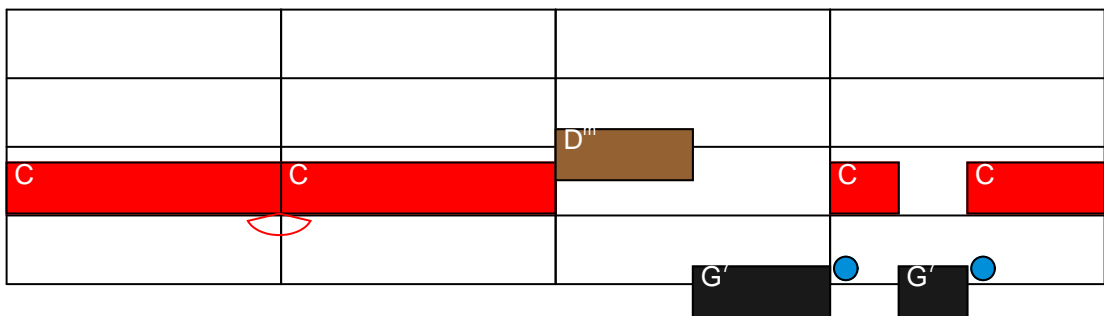

Deck the Halls Bass Melody

Deck the Halls Chords

Piano

Deck the Halls Melody

Piano

Deck the Halls Melody

Piano

The musical notation is displayed on a 4-measure grid. The notes and rests are represented by various colored shapes:

- Measure 1:** A large black circle, a black horizontal bar, a blue oval, a grey circle, a brown circle, and a red circle.
- Measure 2:** A brown circle, a grey circle, and a red circle.
- Measure 3:** Four yellow ovals, a black circle, a black horizontal bar, and a blue oval.
- Measure 4:** A grey circle, a brown circle, a red circle, and a red horizontal bar.