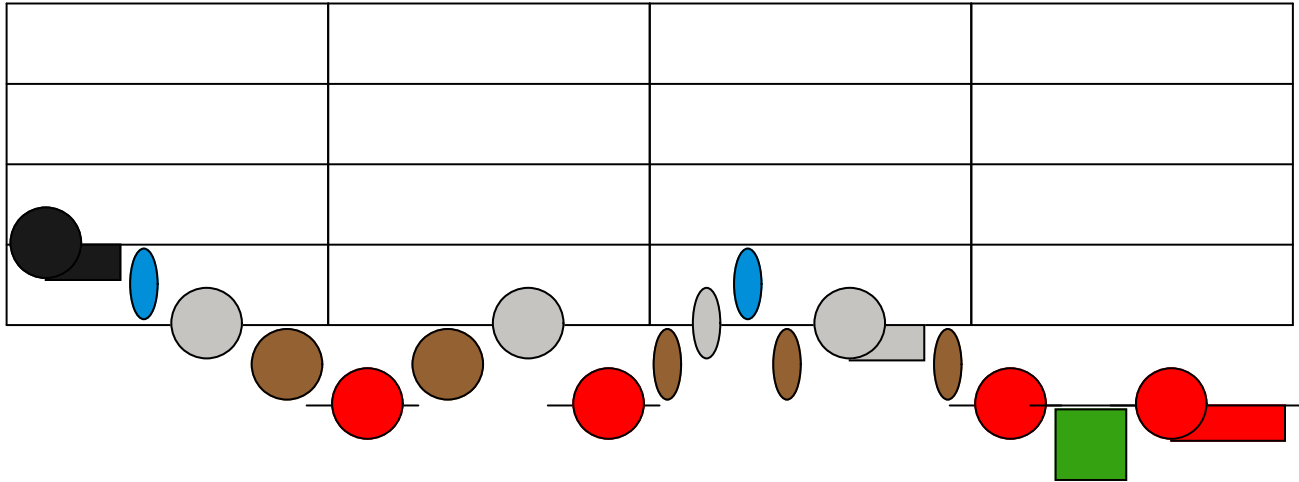

Deck the Halls Bass Melody

Deck the Halls Chords

Piano

Deck the Halls Melody

Piano

Deck the Halls Melody

Piano

The musical notation is displayed on a 4-measure grid. The notes and rests are represented by various colored shapes:

- Measure 1:** A large black circle, a black horizontal bar, a blue oval, a grey circle, a brown circle, and a red circle.
- Measure 2:** A brown circle, a grey circle, and a red circle.
- Measure 3:** Four yellow ovals, a black circle, a black horizontal bar, and a blue oval.
- Measure 4:** A grey circle, a brown circle, a red circle, and a red horizontal bar.

Deck the Halls Bass Line

Piano