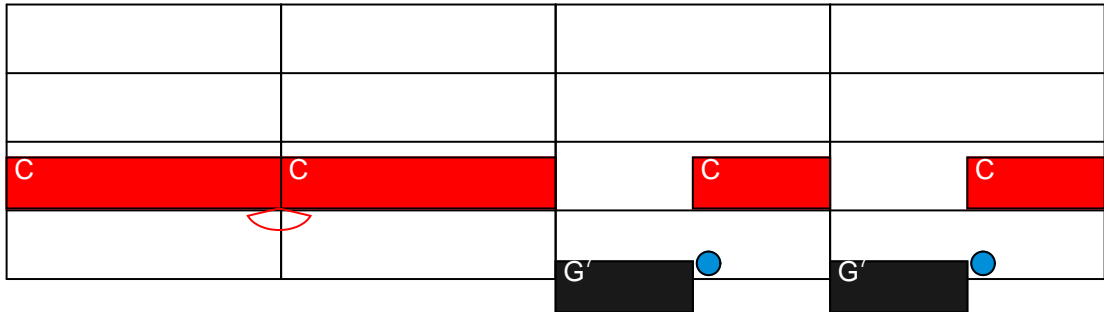

Deck the Halls Bass Melody

Deck the Halls Chords

Piano

Deck the Halls Melody

Piano

Deck the Halls Melody

Piano

The musical notation is displayed on a 4-measure grid. The notes and rests are represented by various colored shapes:

- Measure 1:** A large black circle, a black horizontal bar, a blue oval, a grey circle, a brown circle, and a red circle.
- Measure 2:** A brown circle, a grey circle, and a red circle.
- Measure 3:** Four yellow ovals, a black circle, a black horizontal bar, and a blue oval.
- Measure 4:** A grey circle, a brown circle, a red circle, and a red horizontal bar.