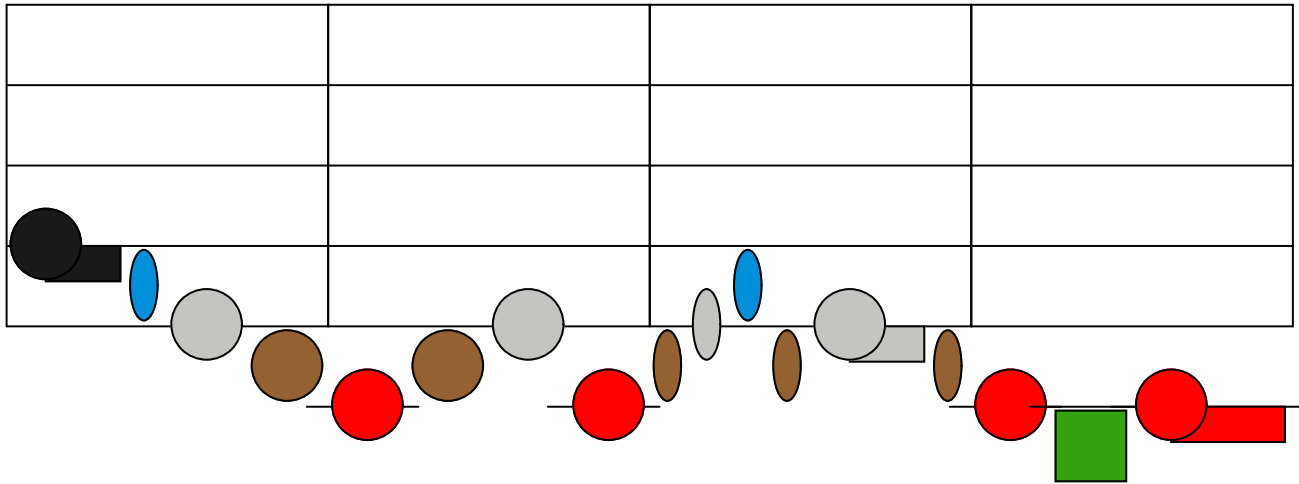

Deck the Halls Bass Melody

Deck the Halls Chords

Piano

Deck the Halls Melody

Piano

Deck the Halls Melody

Piano

The musical notation is displayed on a 4-measure grid. The notes and rests are represented by various colored shapes:

- Measure 1:** A large black circle, a black horizontal bar, a blue oval, a grey circle, a brown circle, and a red circle.
- Measure 2:** A brown circle, a grey circle, and a red circle.
- Measure 3:** Four yellow ovals, a black circle, a black horizontal bar, and a blue oval.
- Measure 4:** A grey circle, a brown circle, a red circle, and a red horizontal bar.

Deck the Halls Bass Line

Piano