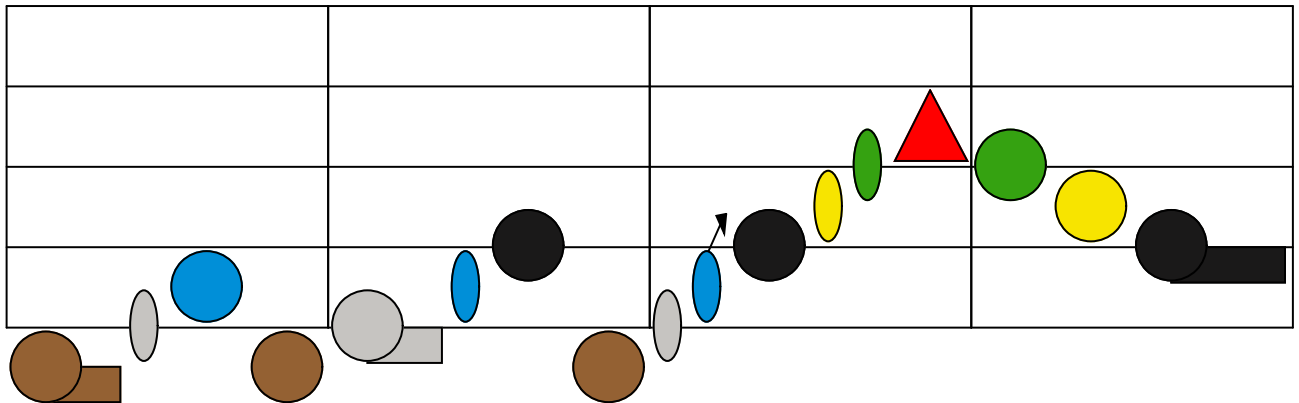

Deck the Halls Bass Melody

Deck the Halls Chords

Piano

Deck the Halls Melody

Piano

Deck the Halls Melody

Piano

The musical notation is displayed on a 4-measure grid. The notes and rests are represented by various colored shapes:

- Measure 1:** A large black circle, a black horizontal bar, a blue oval, a grey circle, a brown circle, and a red circle.
- Measure 2:** A brown circle, a grey circle, and a red circle.
- Measure 3:** Four yellow ovals, a black circle, a black horizontal bar, and a blue oval.
- Measure 4:** A grey circle, a brown circle, a red circle, and a red horizontal bar.

Deck the Halls Bass Line

Piano