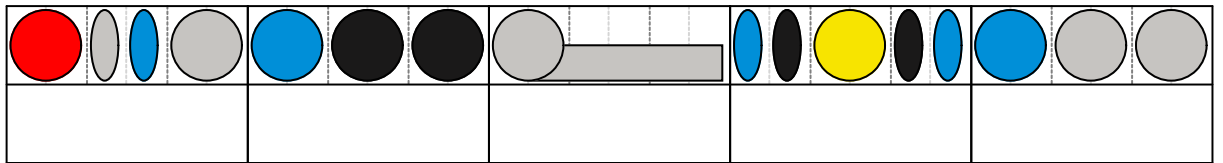

Girls and Boys Harmony