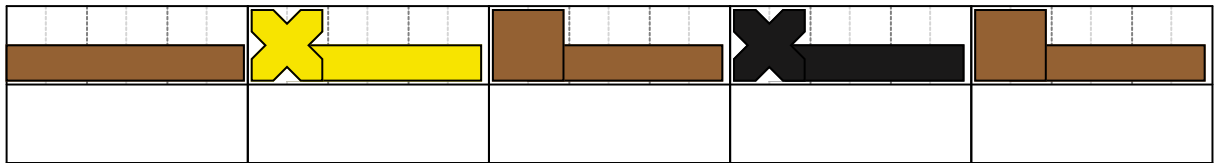

Piano

Girls and boys Bass Melody

Piano

A musical staff divided into five measures. The notes are represented by colored blocks: brown, grey, brown, blue, black, blue, yellow, green, yellow, green, red, red, grey, brown, red, green, yellow, brown, grey, brown, blue, black. Arrows point to the blue, yellow, red, red, green, and yellow blocks.

A musical staff divided into five measures. The notes are represented by colored blocks: blue, yellow, green, yellow, green, red, red, brown, brown, green, red, brown, red, green, green, yellow, yellow. Arrows point to the blue, yellow, red, red, green, and red blocks.

A musical staff divided into five measures. The notes are represented by colored blocks: black, yellow, green, yellow, black, black, blue, blue, grey, blue, grey, blue, grey, brown, blue, yellow, green, red, red. Arrows point to the blue, blue, blue, blue, yellow, and red blocks.