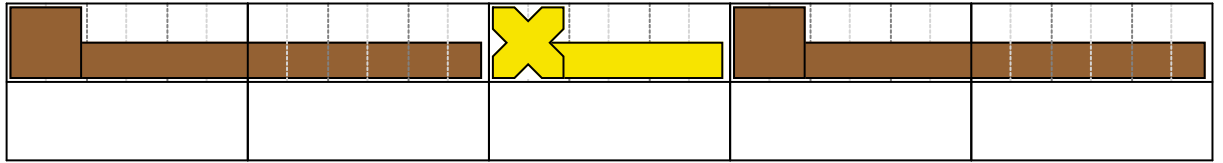

Piano

Girls and boys Bass Melody

Piano

A musical staff divided into five measures. The notes are represented by colored blocks: brown, grey, brown, blue, black, blue, yellow, green, yellow, green, red, red, grey, brown, red, green, yellow, brown, grey, brown, blue, black. Arrows point to the blue, yellow, red, red, green, and yellow blocks.

A musical staff divided into five measures. The notes are represented by colored blocks: blue, yellow, green, yellow, green, red, red, brown, brown, green, red, brown, red, green, green, yellow, yellow. Arrows point to the blue, yellow, red, red, green, and red blocks.

A musical staff divided into five measures. The notes are represented by colored blocks: black, yellow, green, yellow, black, black, blue, blue, grey, blue, grey, blue, grey, brown, blue, yellow, green, red, red. Arrows point to the blue, blue, blue, blue, yellow, and red blocks.

A musical staff divided into two measures. The notes are represented by brown blocks: a single block in the first measure and a longer block in the second measure.

Girls and Boys Chords

Piano

D		A'	D	

	A'	D	G	D