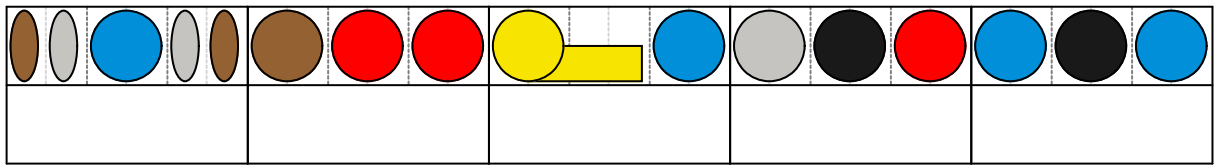

Girls and Boys Harmony