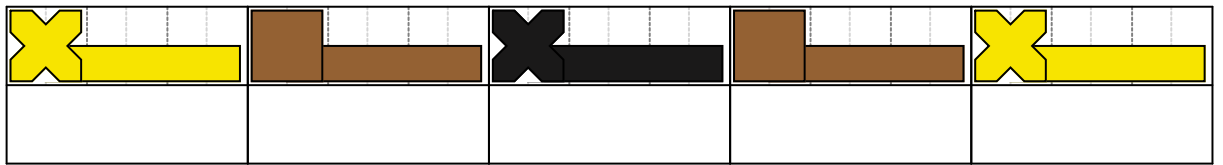

Piano

Girls and boys Bass Melody

Piano

A musical staff divided into five measures. The notes are represented by colored blocks: brown, grey, brown, blue, black, blue, yellow, green, yellow, green, red, red, grey, brown, red, green, yellow, brown, grey, brown, blue, black. Arrows point to the blue, yellow, red, red, green, and yellow blocks.

A musical staff divided into five measures. The notes are represented by colored blocks: blue, yellow, green, yellow, green, red, red, brown, brown, green, red, brown, red, green, green, yellow, yellow. Arrows point to the blue, yellow, red, red, green, and red blocks.

A musical staff divided into five measures. The notes are represented by colored blocks: black, yellow, green, yellow, black, black, blue, blue, grey, blue, grey, blue, grey, brown, blue, yellow, green, red, red. Arrows point to the blue, blue, blue, blue, yellow, and red blocks.