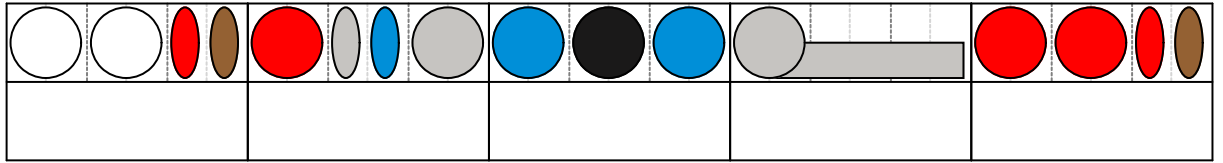

Girls and Boys Harmony