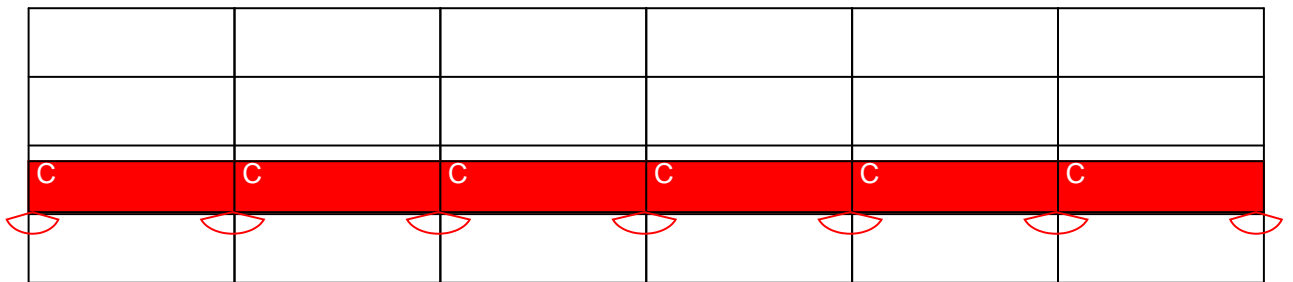

In Dolce Jubilo Chords

Piano

In Dolce Jubilo Chords

Piano

A musical staff diagram for a piano. The staff is divided into six measures. The first measure has a red bar labeled 'C' on the bottom line, with a red arc below it. The second measure has a yellow bar labeled 'A^m' on the top line. The third measure has a black bar labeled 'G'' on the top line, with a blue dot on the top line. The fourth measure has a black bar labeled 'G'' on the top line, with a blue dot on the top line. The fifth measure has a red bar labeled 'C' on the bottom line. The sixth measure has a red bar labeled 'C' on the bottom line.

A musical staff diagram with three measures. The first measure has a black bar labeled 'G'' on the top line, with a blue dot on the top line. The second measure has a red bar labeled 'C' on the bottom line. The third measure has a red bar labeled 'C' on the bottom line, with a red arc below it.