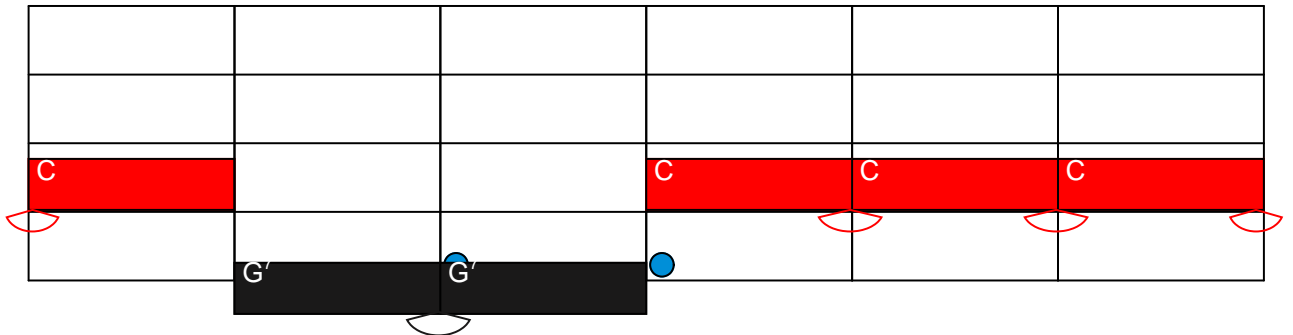

In Dolce Jubilo Chords

Piano

In Dolce Jubilo Chords

Piano

A musical staff diagram for a piano. The staff is divided into six measures. The first measure has a red bar labeled 'C' on the bottom line, with a red arc below it. The second measure has a yellow bar labeled 'A^m' on the top line. The third measure has a black bar labeled 'G'' on the top line, with a blue dot on the top line. The fourth measure has a black bar labeled 'G'' on the top line, with a blue dot on the top line. The fifth measure has a red bar labeled 'C' on the bottom line. The sixth measure has a red bar labeled 'C' on the bottom line.

A musical staff diagram with three measures. The first measure has a black bar labeled 'G'' on the top line, with a blue dot on the top line. The second measure has a red bar labeled 'C' on the bottom line. The third measure has a red bar labeled 'C' on the bottom line, with a red arc below it.