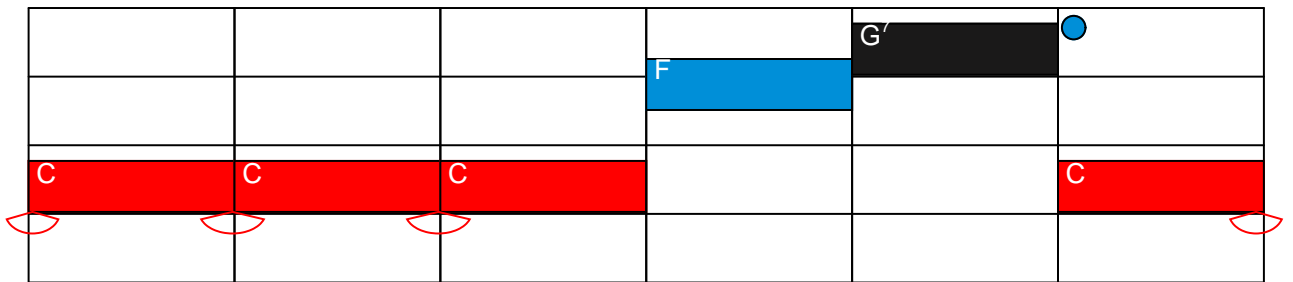

In Dolce Jubilo Chords

Piano

In Dolce Jubilo Chords

Piano

A musical staff diagram for a piano. The staff is divided into six measures. The first measure has a red bar labeled 'C' on the bottom line, with a red arc below it. The second measure has a yellow bar labeled 'A^m' on the top line. The third measure has a black bar labeled 'G'' on the top line, with a blue dot on the top line. The fourth measure has a black bar labeled 'G'' on the top line, with a blue dot on the top line. The fifth measure has a red bar labeled 'C' on the bottom line. The sixth measure has a red bar labeled 'C' on the bottom line.

A musical staff diagram with three measures. The first measure has a black bar labeled 'G'' on the top line, with a blue dot on the top line. The second measure has a red bar labeled 'C' on the bottom line. The third measure has a red bar labeled 'C' on the bottom line, with a red arc below it.