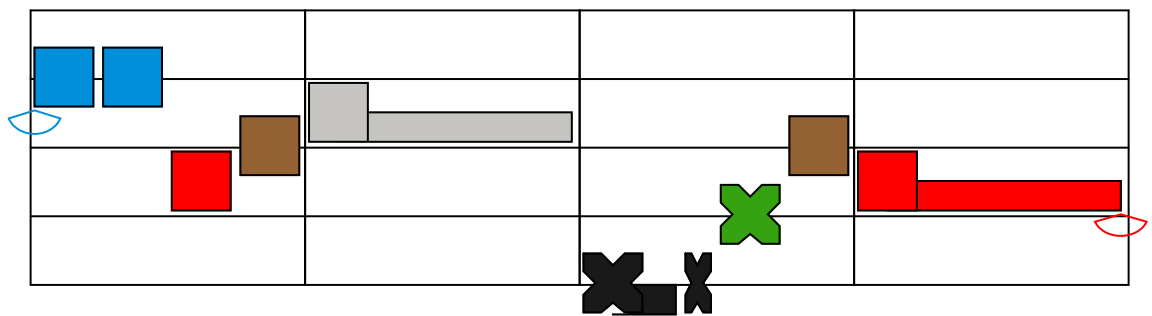

It was on a starry night Bass Melody