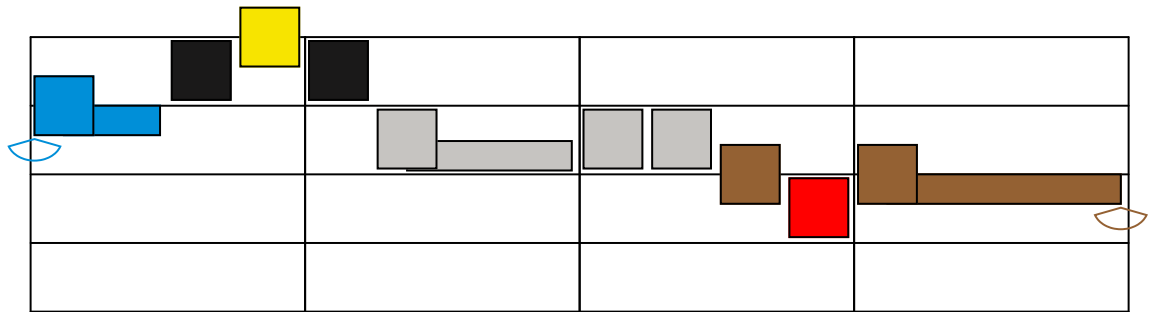

It was on a starry night Bass Melody