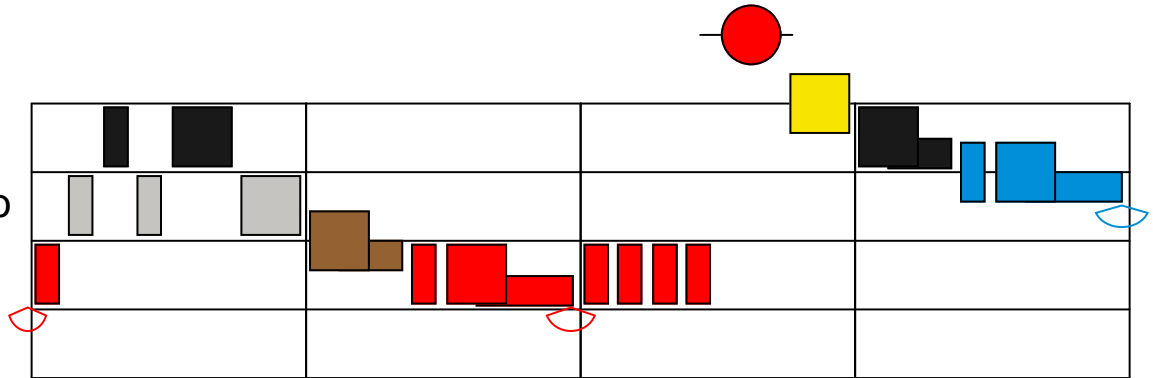

It was on a starry night Bass Melody

Piano