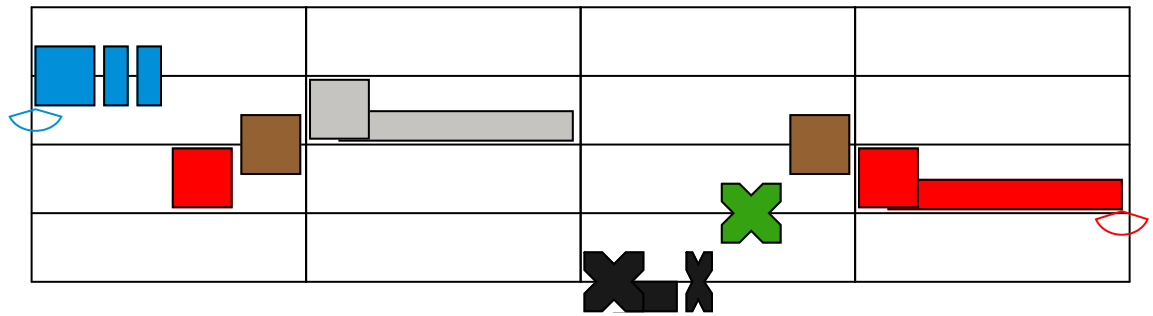

It was on a starry night Bass Melody

Piano