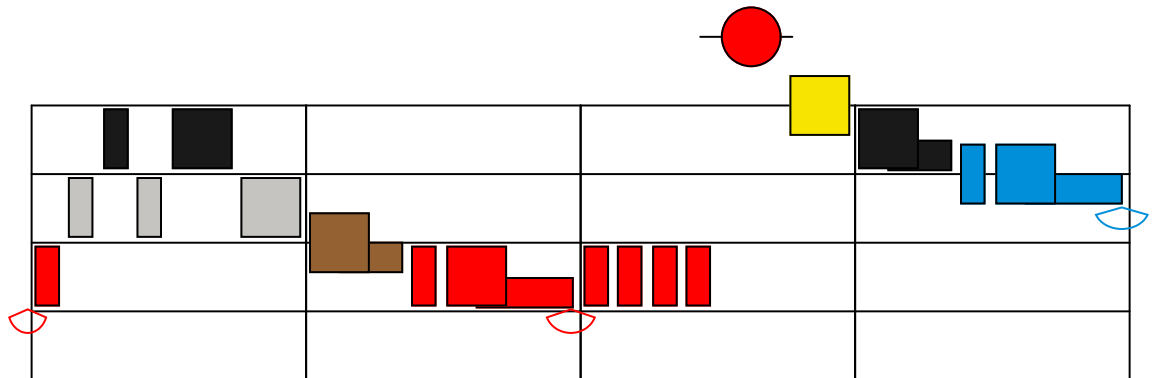

It was on a starry night Bass Melody

Piano