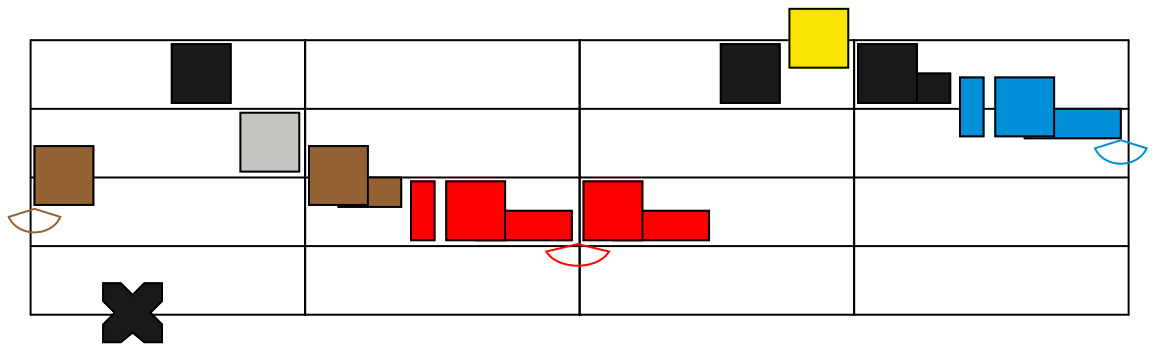

It was on a starry night Bass Melody