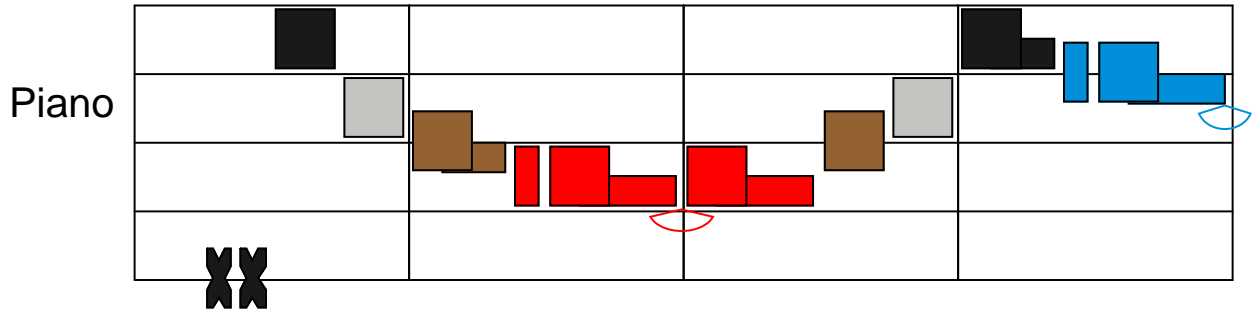

It was on a starry night Bass Melody