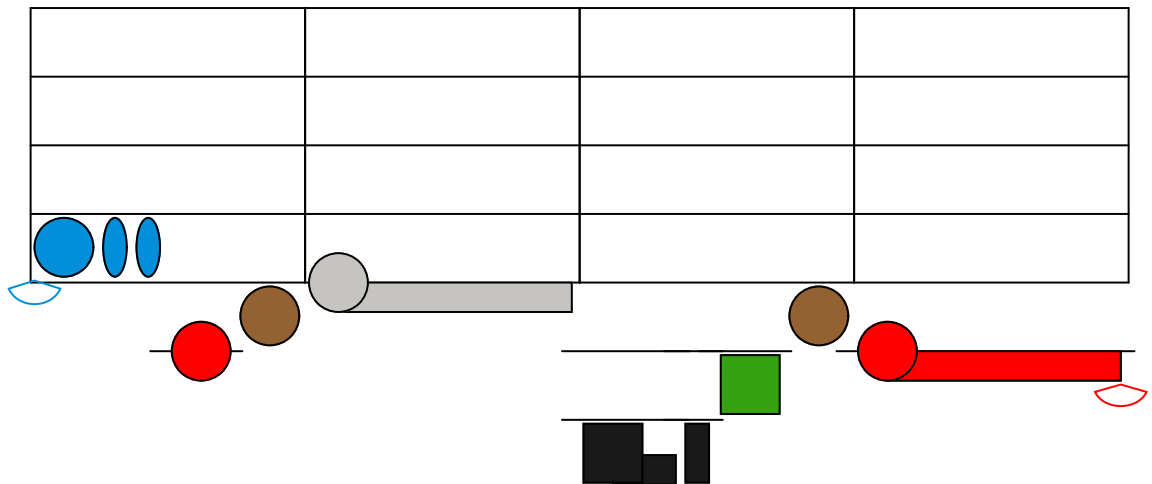

It was on a starry night