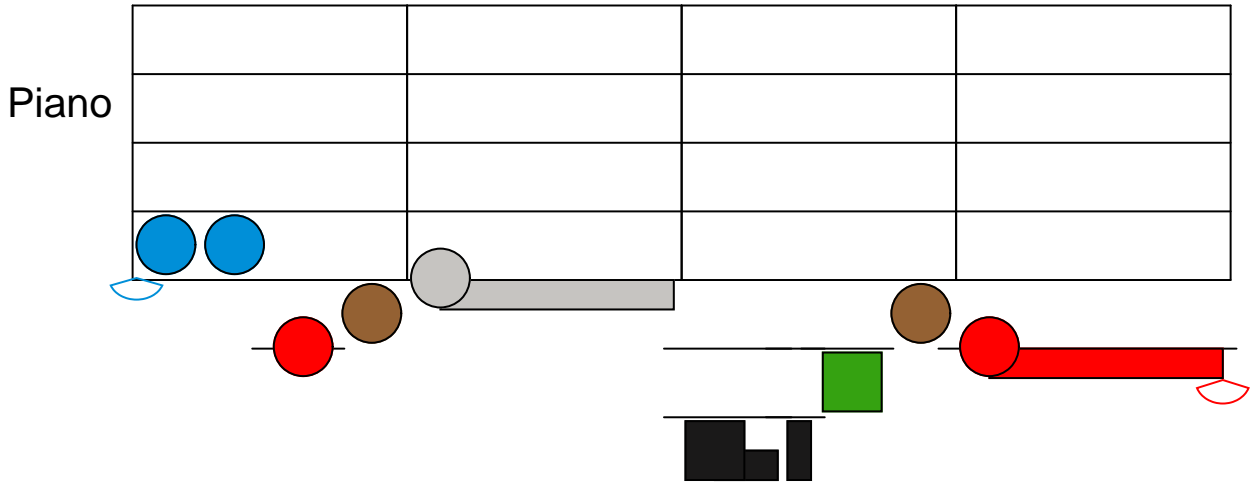

It was on a starry night