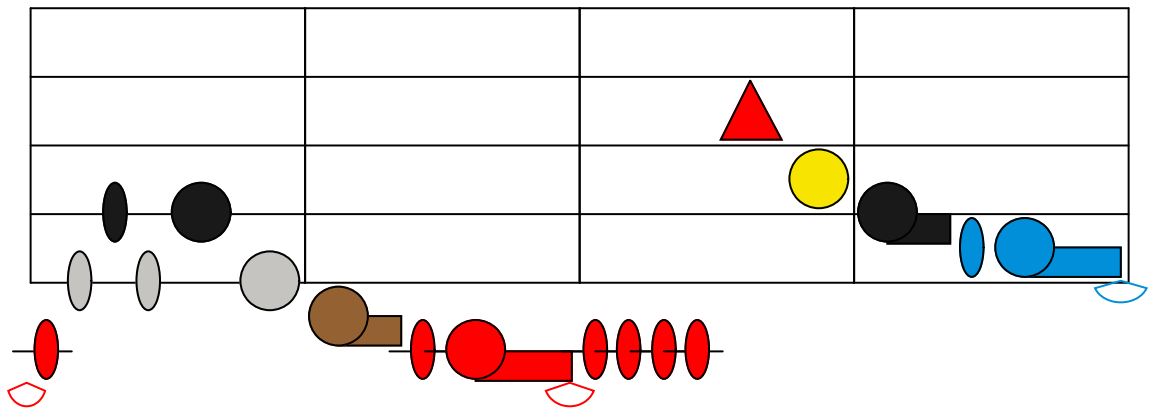

It was on a starry night