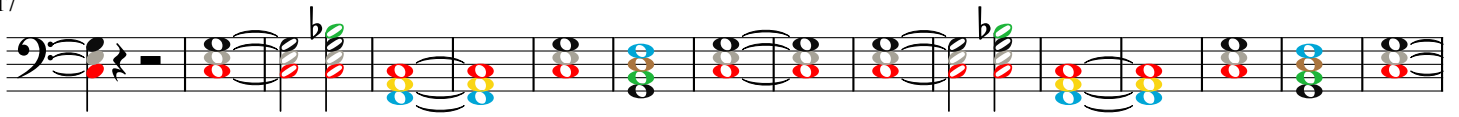

# It was on a starry night

Chords

17

33