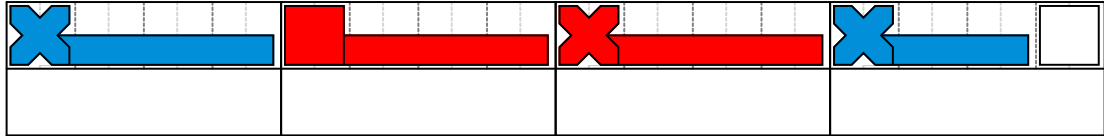

Polish National Dance Bass Line

Piano