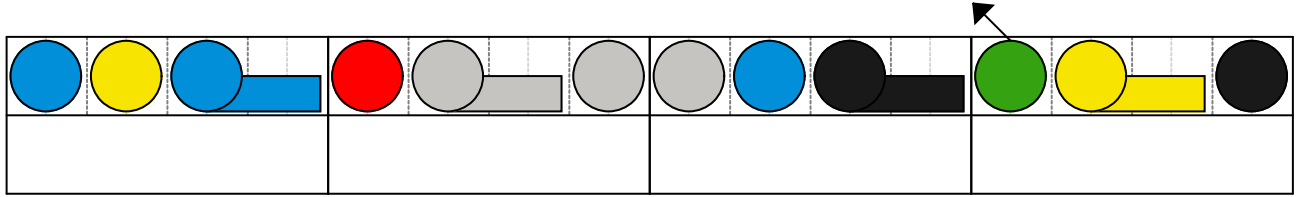

Polish National Dance Harmony

Piano