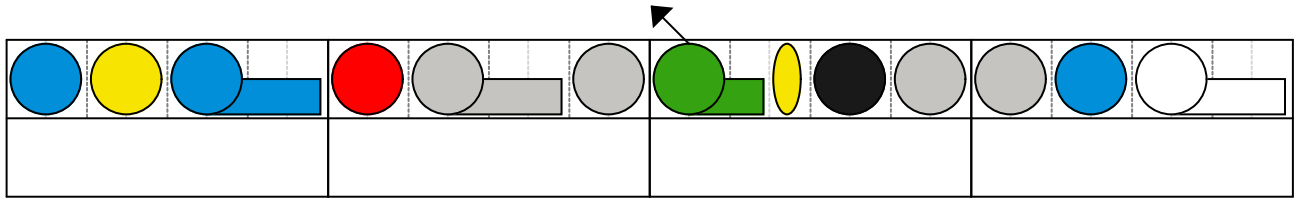

Polish National Dance Harmony

Piano