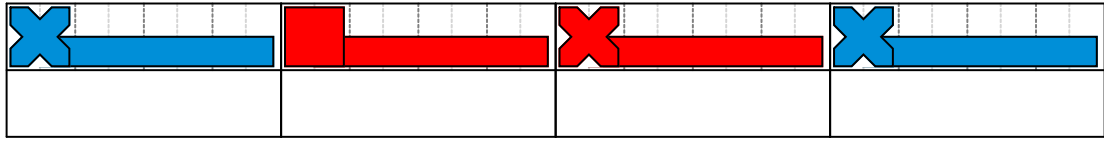

Polish National Dance Bass Line

Piano