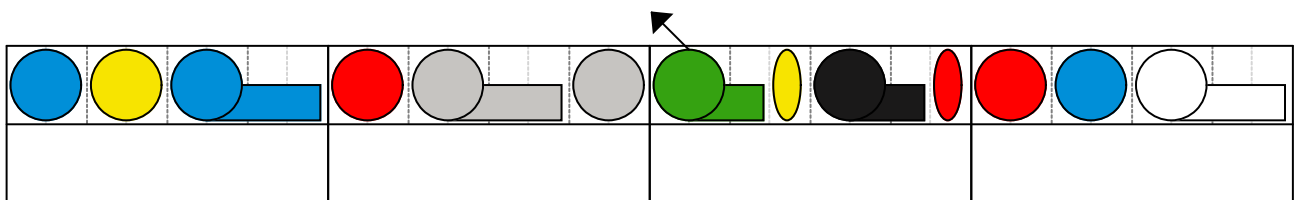

Polish National Dance Harmony

Piano