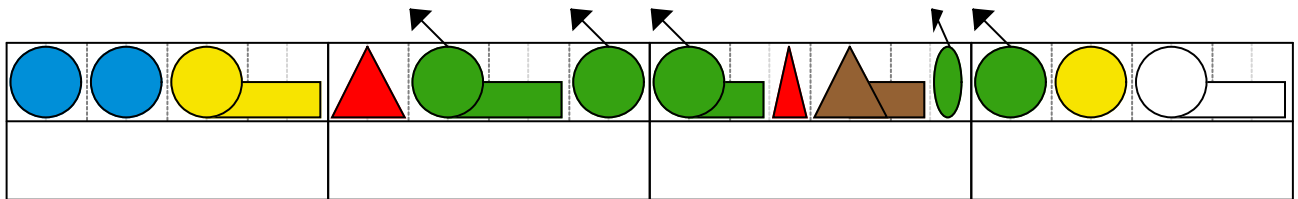

Polish National Dance Harmony

Piano