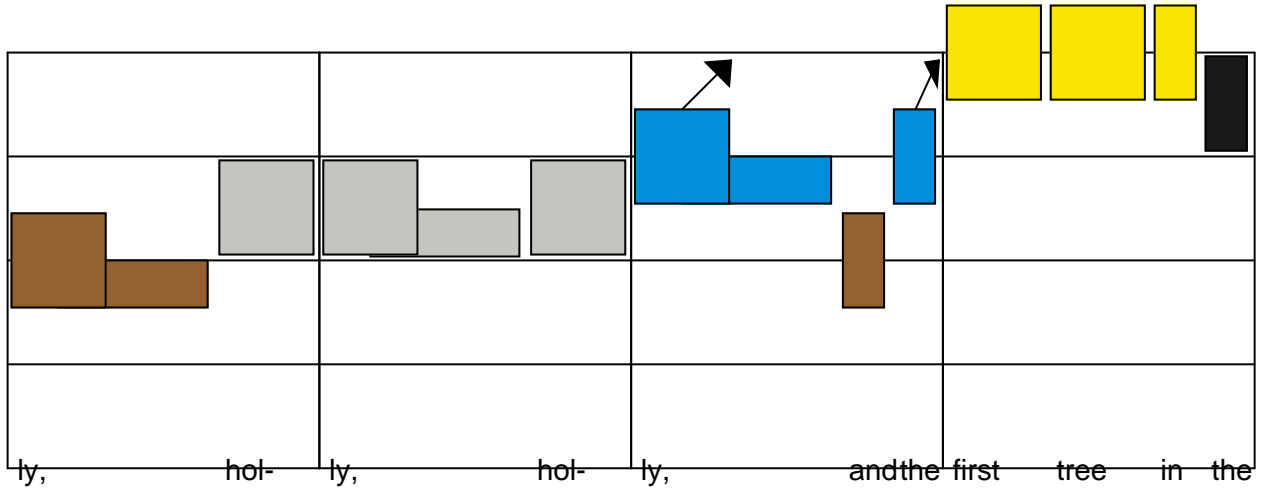

Sans Day Carol Bass Melody

Piano