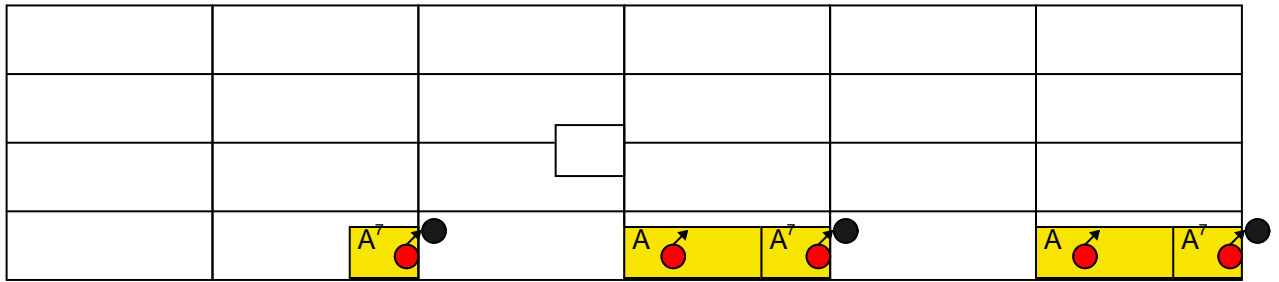

Sans Day Carol Chords

Piano

Sans Day Carol Chords

Piano

The diagram shows a piano accompaniment for the Sans Day Carol. It features a four-measure grid. The first measure contains an F#m chord (blue box) with a yellow circle on the first string and a red circle on the second string. The second measure contains an A chord (yellow box) with a red circle on the second string. The third measure contains an A7 chord (yellow box) with a red circle on the second string and a black circle on the fourth string. The fourth measure contains an A7 chord (yellow box) with a red circle on the second string and a black circle on the fourth string. Below the grid, there are four chord diagrams: an F#m chord (blue box) with a yellow circle on the first string and a red circle on the second string; a D chord (brown box) with a blue circle on the second string; a D chord (brown box) with a blue circle on the second string; and an Em chord (grey box) with a blue circle on the second string. The D and Em chords are positioned below the second and third measures, respectively.