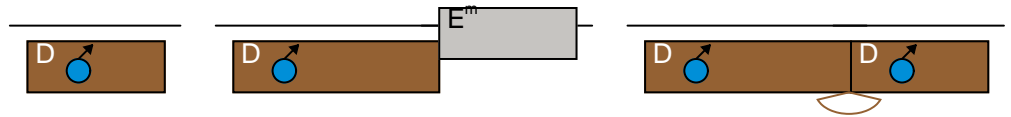

Sans Day Carol Chords

Piano

Sans Day Carol Chords

Piano

The diagram shows a piano accompaniment for the Sans Day Carol. It features a four-measure grid. The first measure contains an F#m chord (blue box) with a yellow circle on the first string and a red circle on the second string. The second measure contains an A chord (yellow box) with a red circle on the second string. The third measure contains an A7 chord (yellow box) with a red circle on the second string and a black circle on the fourth string. The fourth measure contains an A7 chord (yellow box) with a red circle on the second string and a black circle on the fourth string. Below the grid, there are four chord diagrams: an F#m chord (blue box) with a yellow circle on the first string and a red circle on the second string; a D chord (brown box) with a blue circle on the second string; a D chord (brown box) with a blue circle on the second string; and an Em chord (grey box) with a blue circle on the second string. The D and Em chords are positioned below the second and third measures, respectively.