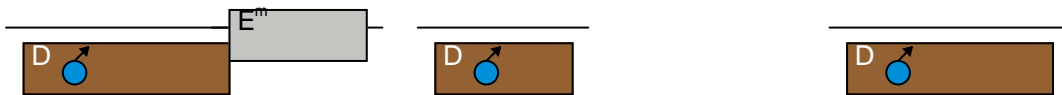

Sans Day Carol Chords

Piano

Sans Day Carol Chords

Piano

The diagram shows a piano accompaniment for the Sans Day Carol. It features a four-measure grid. The first measure contains an F#m chord (blue box) with a yellow circle on the first string and a red circle on the second string. The second measure contains an A chord (yellow box) with a red circle on the second string. The third measure contains an A7 chord (yellow box) with a red circle on the second string and a black circle on the fourth string. The fourth measure contains an A7 chord (yellow box) with a red circle on the second string and a black circle on the fourth string. Below the grid, there are four chord diagrams: an F#m chord (blue box) with a yellow circle on the first string and a red circle on the second string; a D chord (brown box) with a blue circle on the second string; a D chord (brown box) with a blue circle on the second string; and an Em chord (grey box) with a blue circle on the second string. The D and Em chords are positioned below the second and third measures, respectively.