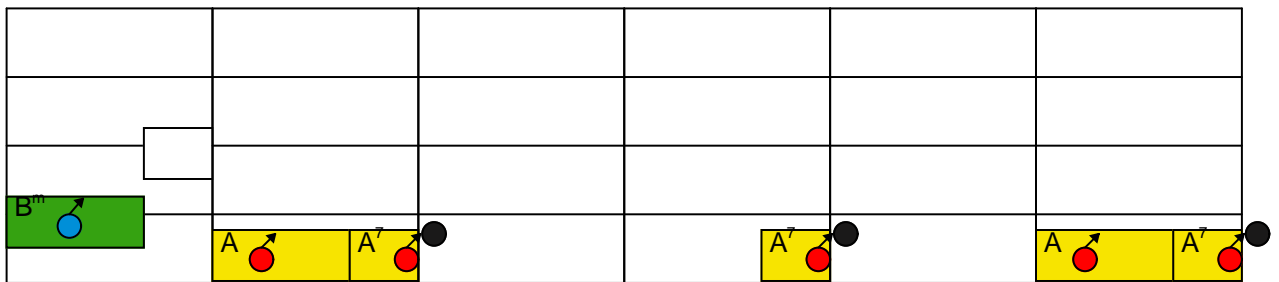

Sans Day Carol Chords

Piano

Sans Day Carol Chords

Piano

The diagram shows a piano accompaniment for the Sans Day Carol. It features a four-measure grid. The first measure contains an F#m chord (blue box) with a yellow circle on the first string and a red circle on the second string. The second measure contains an A chord (yellow box) with a red circle on the second string. The third measure contains an A7 chord (yellow box) with a red circle on the second string and a black circle on the fourth string. The fourth measure contains an A7 chord (yellow box) with a red circle on the second string and a black circle on the fourth string. Below the grid, there are four chord diagrams: an F#m chord (blue box) with a yellow circle on the first string and a red circle on the second string; a D chord (brown box) with a blue circle on the second string; a D chord (brown box) with a blue circle on the second string; and an Em chord (grey box) with a blue circle on the second string. The D and Em chords are positioned below the second and third measures, respectively.