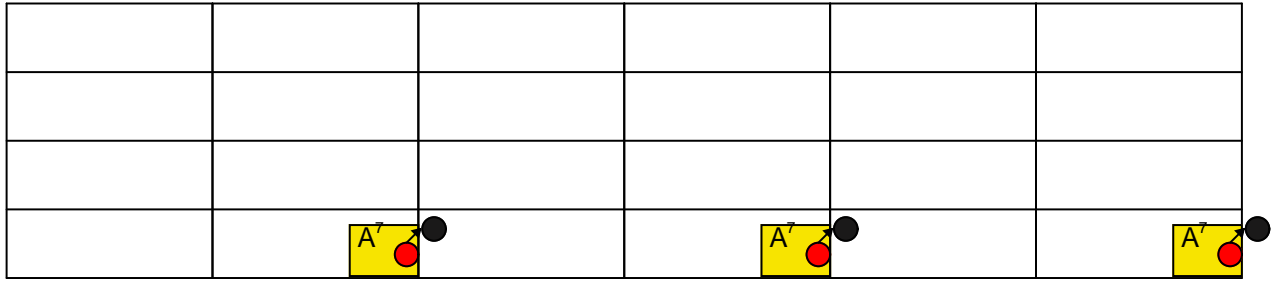

Sans Day Carol Chords

Piano

Sans Day Carol Chords

Piano

The diagram shows a piano accompaniment for the Sans Day Carol. It features a four-measure grid. The first measure contains an F#m chord (blue box) with a yellow circle on the first string and a red circle on the second string. The second measure contains an A chord (yellow box) with a red circle on the second string. The third measure contains an A7 chord (yellow box) with a red circle on the second string and a black circle on the fourth string. The fourth measure contains an A7 chord (yellow box) with a red circle on the second string and a black circle on the fourth string. Below the grid, there are four chord diagrams: an F#m chord (blue box) with a yellow circle on the first string and a red circle on the second string; a D chord (brown box) with a blue circle on the second string; a D chord (brown box) with a blue circle on the second string; and an Em chord (grey box) with a blue circle on the second string. The D and Em chords are positioned below the second and third measures, respectively.