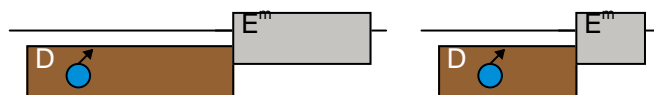

Sans Day Carol Chords

Piano

Sans Day Carol Chords

Piano

The diagram shows a piano accompaniment for the Sans Day Carol. It features a four-measure grid. The first measure contains an F#m chord (blue box) with a yellow circle on the first string and a red circle on the second string. The second measure contains an A chord (yellow box) with a red circle on the second string. The third measure contains an A7 chord (yellow box) with a red circle on the second string and a black circle on the fourth string. The fourth measure contains an A7 chord (yellow box) with a red circle on the second string and a black circle on the fourth string. Below the grid, there are four chord diagrams: an F#m chord (blue box) with a yellow circle on the first string and a red circle on the second string; a D chord (brown box) with a blue circle on the second string; a D chord (brown box) with a blue circle on the second string; and an Em chord (grey box) with a blue circle on the second string. The D and Em chords are positioned below the second and third measures, respectively.