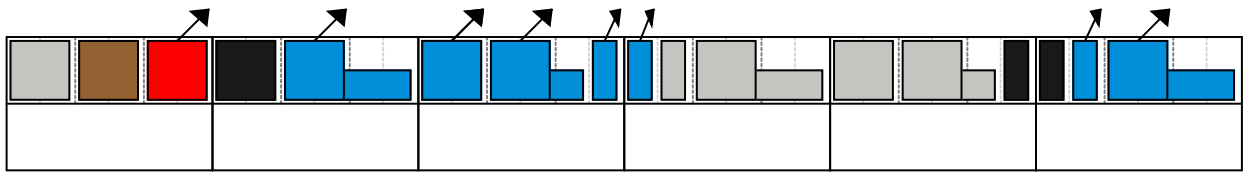

Santa Lucia Bass Harmony