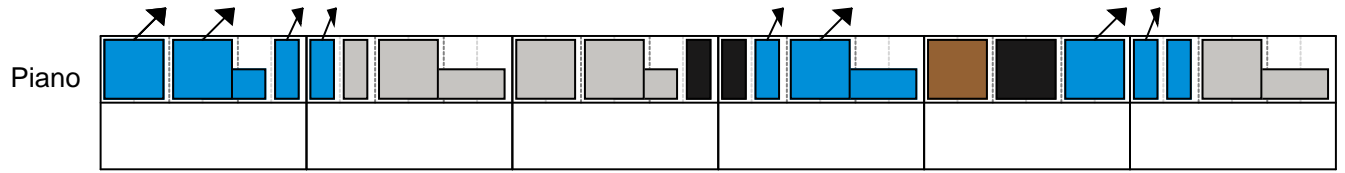

Santa Lucia Bass Harmony