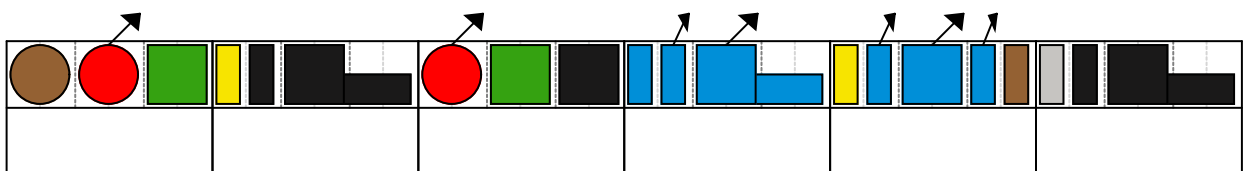

Santa Lucia Bass Harmony