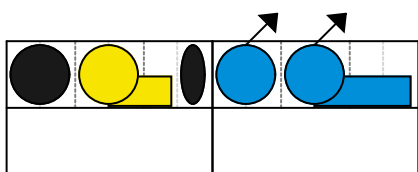

Santa Lucia Harmony

Santa Lucia Melody

Piano

The first staff of musical notation for the piano part. It consists of six measures. The notes are represented by colored shapes: yellow circles, brown triangles, red triangles, black circles, green ovals, yellow circles, blue circles, green circles, yellow circles, black ovals, and black circles. Arrows indicate the direction of the notes.

The second staff of musical notation. It consists of six measures. The notes are represented by black circles, blue circles, grey circles, green circles, yellow circles, yellow circles, brown triangles, red triangles, black circles, black circles, green ovals, yellow circles, and yellow circles. Arrows indicate the direction of the notes.

The third staff of musical notation. It consists of six measures. The notes are represented by blue circles, green circles, yellow circles, black ovals, black circles, blue circles, grey circles, green circles, yellow circles, blue triangles, grey triangles, brown triangles, red triangles, green ovals, and grey triangles. Arrows indicate the direction of the notes.

The fifth staff of musical notation. It consists of six measures. The notes are represented by blue triangles, grey triangles, brown triangles, red triangles, green ovals, grey triangles, grey triangles, brown triangles, green circles, black ovals, yellow circles, brown triangles, blue triangles, brown triangles, yellow circles, blue ovals, grey triangles, and grey triangles. Arrows indicate the direction of the notes.