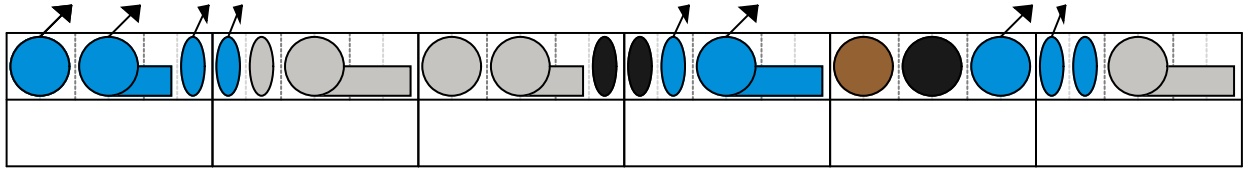

Santa Lucia Harmony

Santa Lucia Melody

Piano

The first staff of musical notation for the piano part. It consists of six measures. The notes are represented by colored shapes: yellow circles, brown triangles, red triangles, black circles, green ovals, yellow circles, blue circles, green circles, yellow circles, black ovals, and black circles. Arrows indicate the direction of the notes.

The second staff of musical notation. It consists of six measures. The notes are represented by black circles, blue circles, grey circles, green circles, yellow circles, yellow circles, brown triangles, red triangles, black circles, black circles, green ovals, yellow circles, and yellow circles. Arrows indicate the direction of the notes.

The third staff of musical notation. It consists of six measures. The notes are represented by blue circles, green circles, yellow circles, black ovals, black circles, blue circles, grey circles, green circles, yellow circles, blue triangles, grey triangles, brown triangles, red triangles, green ovals, and grey triangles. Arrows indicate the direction of the notes.

The sixth staff of musical notation. It consists of two measures. The notes are represented by grey triangles, blue triangles, grey triangles, brown triangles, and brown triangles. An arrow indicates the direction of the notes.