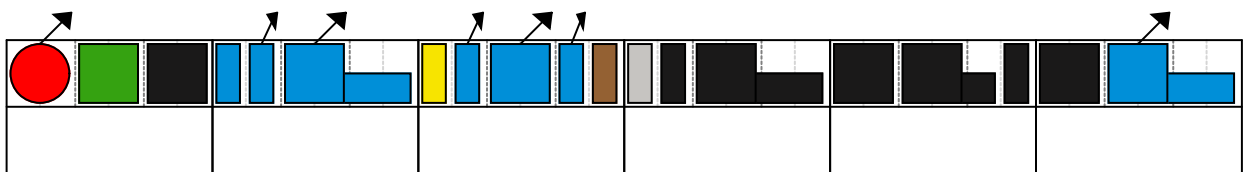

Santa Lucia Bass Harmony