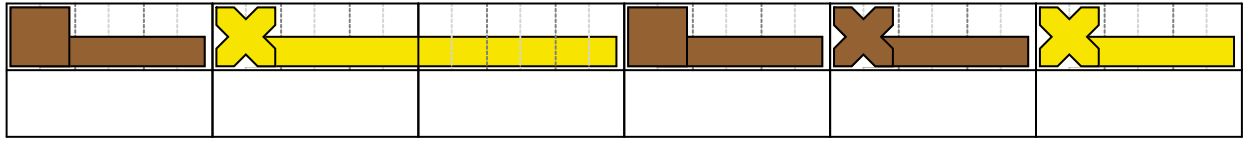

Santa Lucia Bass Line

Piano