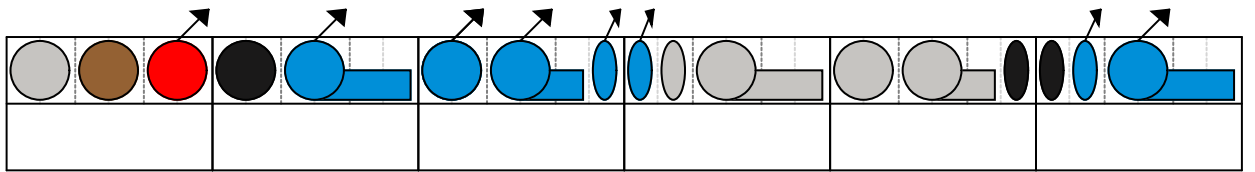

Santa Lucia Harmony

Santa Lucia Melody

Piano

The first staff of musical notation for the piano part. It consists of six measures. The notes are represented by colored shapes: yellow circles, brown triangles, red triangles, black circles, green ovals, yellow circles, blue circles, green circles, yellow circles, black ovals, and black circles. Arrows indicate the direction of the notes.

The second staff of musical notation. It consists of six measures. The notes are represented by black circles, blue circles, grey circles, green circles, yellow circles, yellow circles, brown triangles, red triangles, black circles, black circles, green ovals, yellow circles, and yellow circles. Arrows indicate the direction of the notes.

The third staff of musical notation. It consists of six measures. The notes are represented by blue circles, green circles, yellow circles, black ovals, black circles, blue circles, grey circles, green circles, yellow circles, blue triangles, grey triangles, brown triangles, red triangles, green ovals, and grey triangles. Arrows indicate the direction of the notes.

The sixth staff of musical notation. It consists of two measures. The notes are represented by grey triangles, blue triangles, grey triangles, brown triangles, and brown triangles. An arrow indicates the direction of the notes.