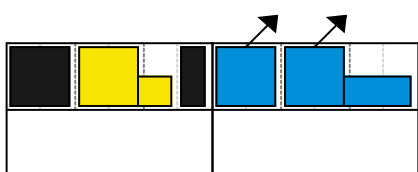

Santa Lucia Bass Harmony