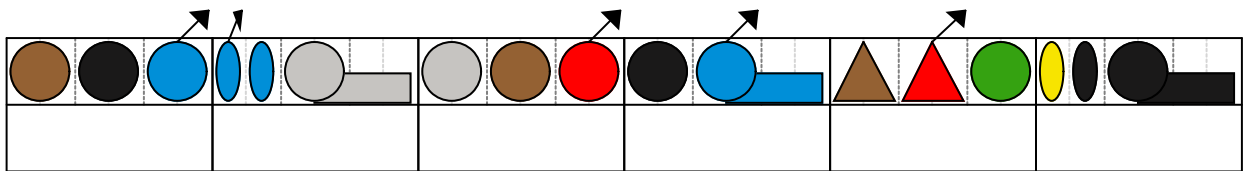

Santa Lucia Harmony

Santa Lucia Melody

Piano

The first staff of musical notation for the piano part. It consists of six measures. The notes are represented by colored shapes: yellow circles, brown triangles, red triangles, black circles, green ovals, yellow circles, blue circles, green circles, yellow circles, black ovals, and black circles. Arrows indicate the direction of the notes.

The second staff of musical notation. It consists of six measures. The notes are represented by black circles, blue circles, grey circles, green circles, yellow circles, yellow circles, brown triangles, red triangles, black circles, black circles, green ovals, yellow circles, and yellow circles. Arrows indicate the direction of the notes.

The third staff of musical notation. It consists of six measures. The notes are represented by blue circles, green circles, yellow circles, black ovals, black circles, blue circles, grey circles, green circles, yellow circles, blue triangles, grey triangles, brown triangles, red triangles, green ovals, and grey triangles. Arrows indicate the direction of the notes.

The sixth staff of musical notation. It consists of two measures. The notes are represented by grey triangles, blue triangles, grey triangles, brown triangles, and brown triangles. An arrow indicates the direction of the notes.