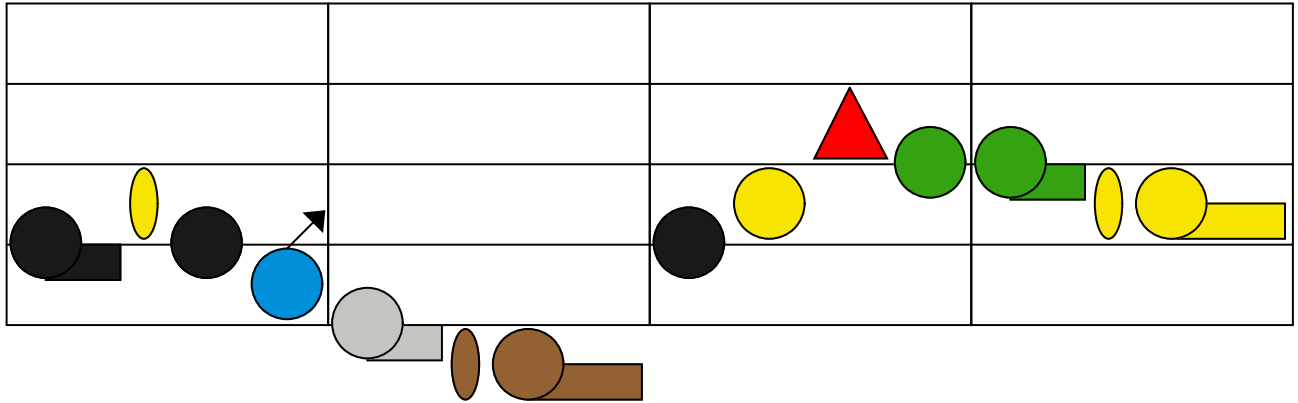

See amid the winter's snow Melody