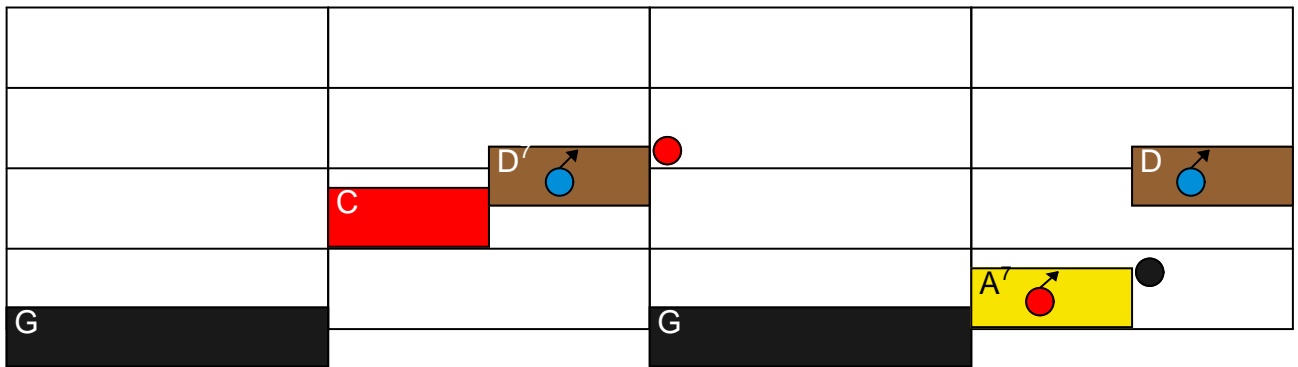

See amid the winter's snow Bass Melody

Piano

See amid the winter's snow Bass Melody

Piano

Black rectangles, yellow rectangle, black rectangles, blue square with arrow	Grey rectangle, brown rectangle	Brown circle and rectangle, green rectangle, black rectangle	Green square, yellow square, black rectangles
	Grey rectangle, brown rectangle		

# See amid the winter's snow Chords

Piano

# See amid the winter's snow Chords

Piano

The image shows a musical score for Piano, consisting of four measures. The chords and their visual representations are as follows:

- Measure 1:** Chord  $E^m$  (grey bar).
- Measure 2:** Chord  $A'$  (yellow bar with a red circle and arrow), Chord  $D'$  (brown bar with a blue circle and arrow), and Chord  $G$  (black bar).
- Measure 3:** Chord  $C$  (red bar), Chord  $D'$  (brown bar with a blue circle and arrow), and Chord  $G$  (black bar).
- Measure 4:** Chord  $D'$  (brown bar with a blue circle and arrow) and Chord  $G$  (black bar).

Red circles and black dots are placed on the staff lines to indicate specific notes or accents.