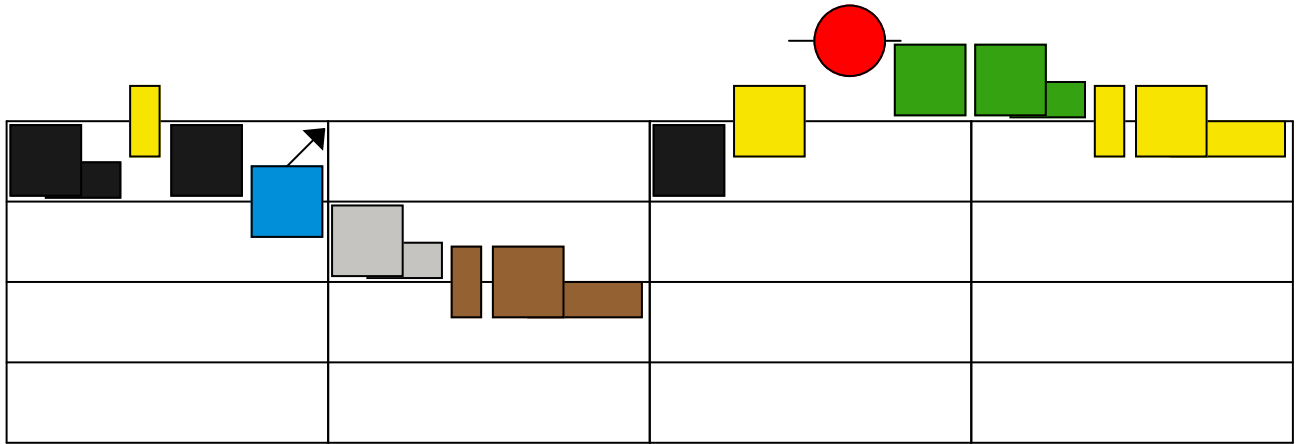

See amid the winter's snow Bass Melody

Piano

See amid the winter's snow Bass Melody

Piano

Black rectangles, yellow rectangle, black rectangles, blue square with arrow	Grey rectangle, brown rectangle	Brown circle and rectangle, green rectangle, black rectangle	Green square, yellow square, black rectangles
	Grey rectangle, brown rectangle		

# See amid the winter's snow Chords

Piano

# See amid the winter's snow Chords

Piano

The image shows a musical score for Piano, consisting of four measures. The chords and their visual representations are as follows:

- Measure 1:** Chord  $E^m$  (grey bar).
- Measure 2:** Chord  $A'$  (yellow bar with a red circle and arrow), Chord  $D'$  (brown bar with a blue circle and arrow), and Chord  $G$  (black bar).
- Measure 3:** Chord  $C$  (red bar), Chord  $D'$  (brown bar with a blue circle and arrow), and Chord  $G$  (black bar).
- Measure 4:** Chord  $D'$  (brown bar with a blue circle and arrow) and Chord  $G$  (black bar).

Red circles and black dots are placed on the staff lines to indicate specific notes or accents.