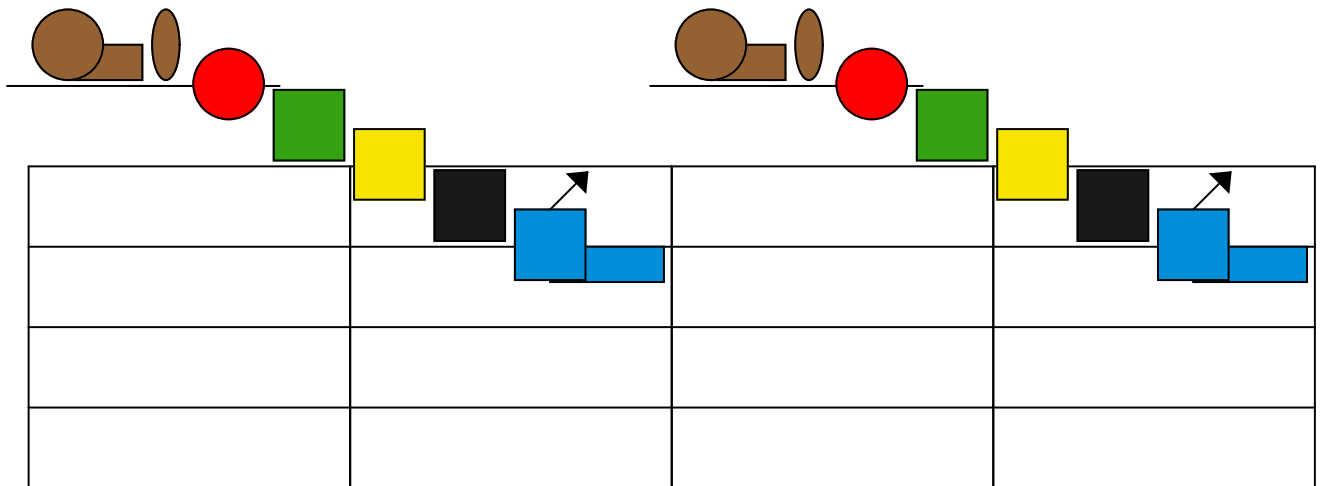

See amid the winter's snow Bass Melody

Piano

See amid the winter's snow Bass Melody

Piano

Black rectangles, yellow rectangle, black rectangles, blue square with arrow	Grey rectangle, brown rectangle	Brown circle and rectangle, green rectangle, black rectangle	Green square, yellow square, black rectangles
	Grey rectangle, brown rectangle		

# See amid the winter's snow Chords

Piano

# See amid the winter's snow Chords

Piano

The image shows a musical score for Piano, consisting of four measures. The chords and their visual representations are as follows:

- Measure 1:** Chord  $E^m$  (grey bar).
- Measure 2:** Chord  $A'$  (yellow bar with a red circle and arrow), Chord  $D'$  (brown bar with a blue circle and arrow), and Chord  $G$  (black bar).
- Measure 3:** Chord  $C$  (red bar), Chord  $D'$  (brown bar with a blue circle and arrow), and Chord  $G$  (black bar).
- Measure 4:** Chord  $D'$  (brown bar with a blue circle and arrow) and Chord  $G$  (black bar).

Red circles and black dots are placed on the staff lines to indicate specific notes or accents.