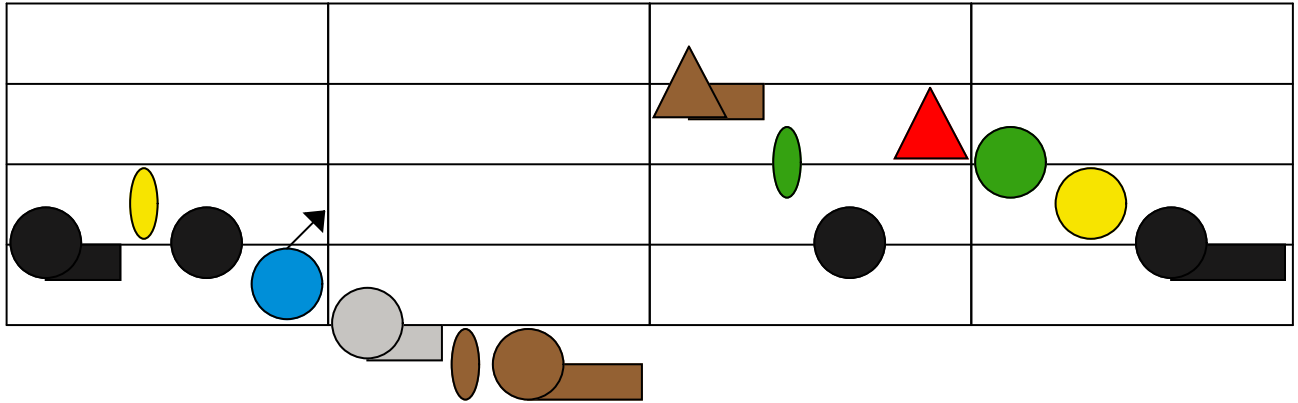

See amid the winter's snow Melody