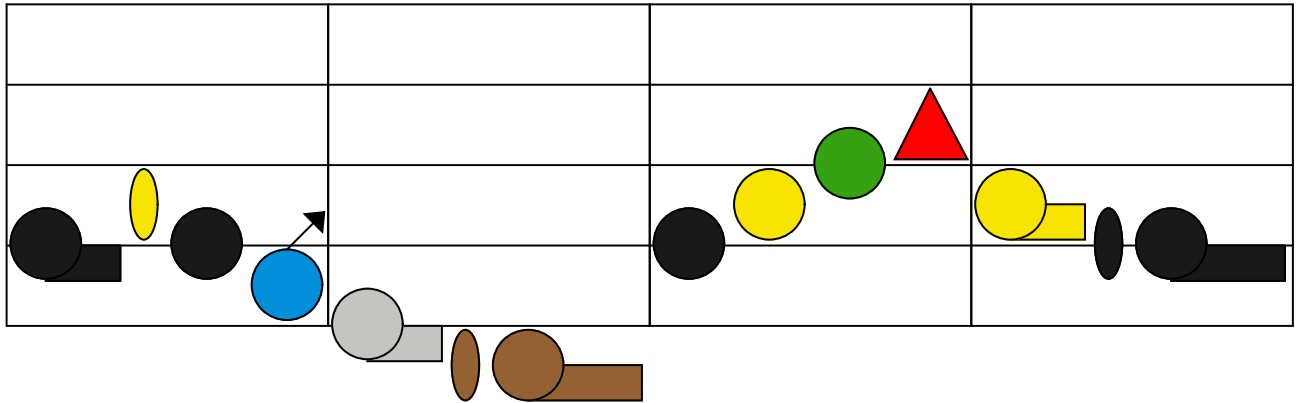

See amid the winter's snow Melody