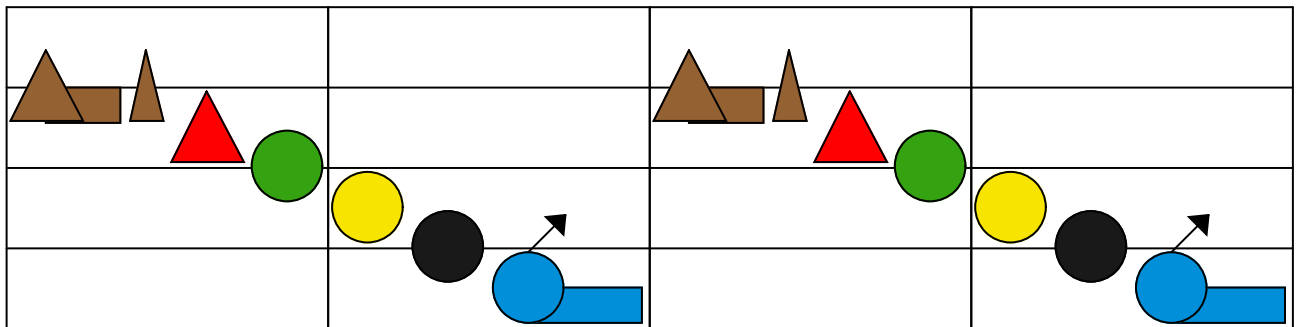

See amid the winter's snow Melody