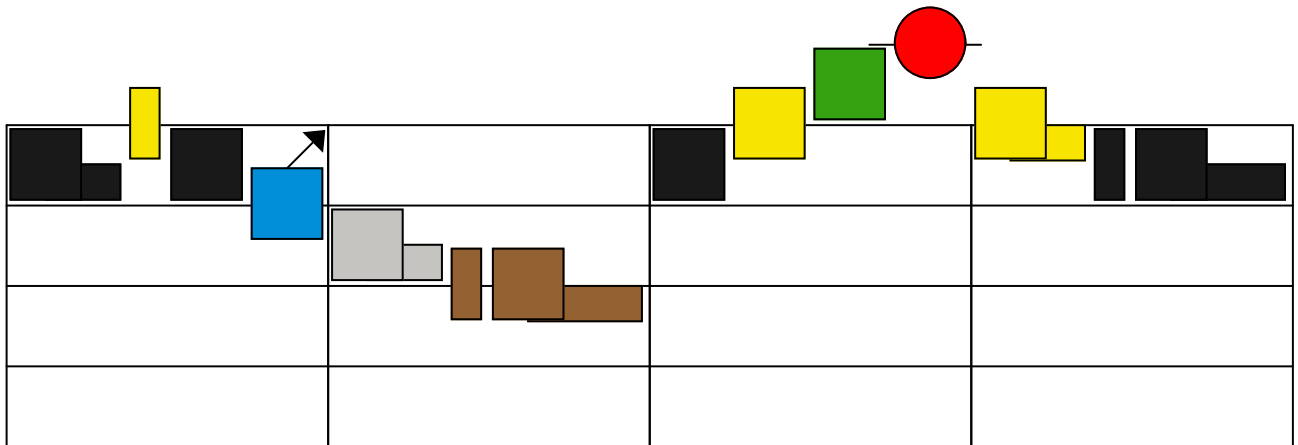

See amid the winter's snow Bass Melody

Piano

See amid the winter's snow Bass Melody

Piano

Black rectangles, yellow rectangle, black rectangles, blue square with arrow	Grey rectangle, brown rectangle	Brown circle and rectangle, green rectangle, black rectangle	Green square, yellow square, black rectangles
	Grey rectangle, brown rectangle		

# See amid the winter's snow Chords

Piano

# See amid the winter's snow Chords

Piano

The image shows a musical score for Piano, consisting of four measures. The chords and their visual representations are as follows:

- Measure 1:** Chord  $E^m$  (grey bar).
- Measure 2:** Chord  $A'$  (yellow bar with a red circle and arrow), Chord  $D'$  (brown bar with a blue circle and arrow), and Chord  $G$  (black bar).
- Measure 3:** Chord  $C$  (red bar), Chord  $D'$  (brown bar with a blue circle and arrow), and Chord  $G$  (black bar).
- Measure 4:** Chord  $D'$  (brown bar with a blue circle and arrow) and Chord  $G$  (black bar).

Red circles and black dots are placed on the staff lines to indicate specific notes or accents.