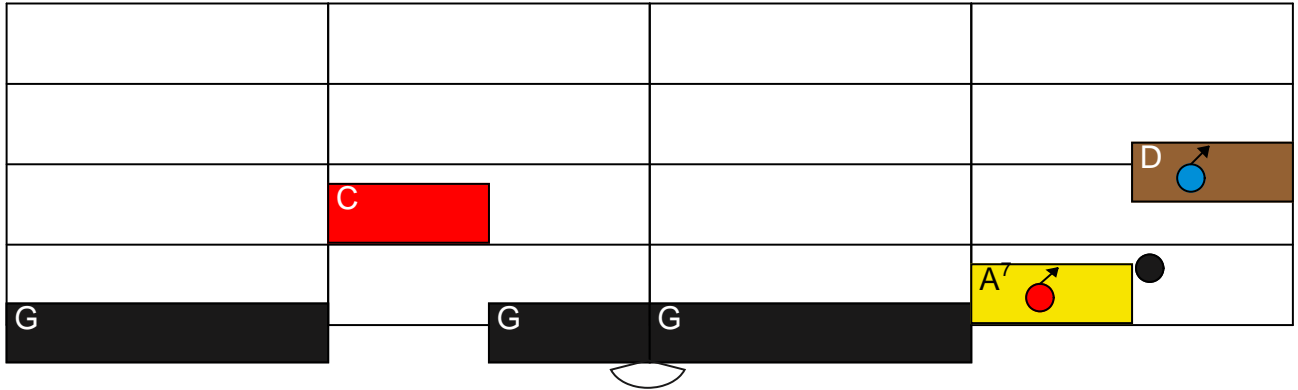

See amid the winter's snow Bass Melody

Piano

See amid the winter's snow Bass Melody

Piano

Black rectangles, yellow rectangle, black rectangles, blue square with arrow	Grey rectangle, brown rectangle	Brown circle and rectangle, green rectangle, black rectangle	Green square, yellow square, black rectangles
	Grey rectangle, brown rectangle		

# See amid the winter's snow Chords

Piano

# See amid the winter's snow Chords

Piano

The image shows a musical score for Piano, consisting of four measures. The chords and their visual representations are as follows:

- Measure 1:** Chord  $E^m$  (grey bar).
- Measure 2:** Chord  $A'$  (yellow bar with a red circle and arrow), Chord  $D'$  (brown bar with a blue circle and arrow), and Chord  $G$  (black bar).
- Measure 3:** Chord  $C$  (red bar), Chord  $D'$  (brown bar with a blue circle and arrow), and Chord  $G$  (black bar).
- Measure 4:** Chord  $D'$  (brown bar with a blue circle and arrow) and Chord  $G$  (black bar).

Red circles and black dots are placed on the staff lines to indicate specific notes or accents.