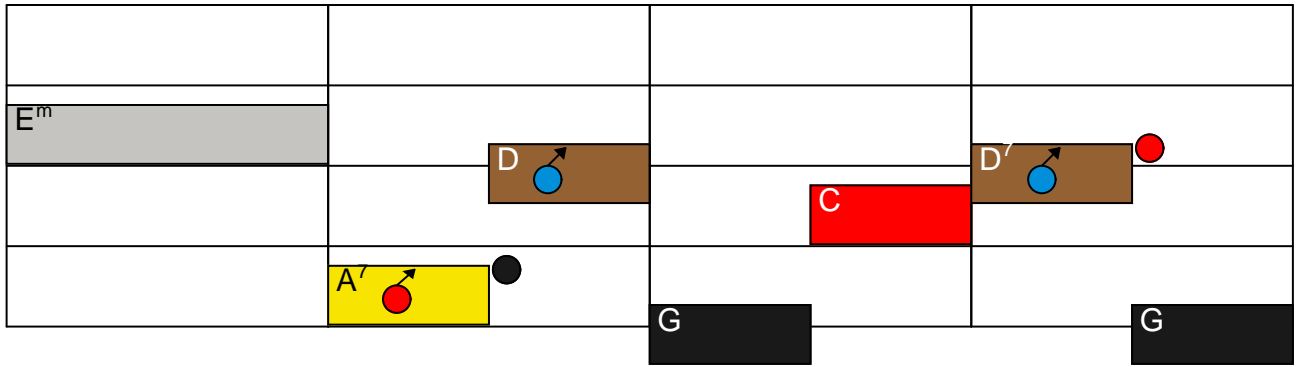

See amid the winter's snow Bass Melody

Piano

See amid the winter's snow Bass Melody

Piano

Black rectangles, yellow rectangle, black rectangles, blue square with arrow	Grey rectangle, brown rectangle	Brown circle and rectangle, green rectangle, black rectangle	Green square, yellow square, black rectangles
	Grey rectangle, brown rectangle		

# See amid the winter's snow Chords

Piano

# See amid the winter's snow Chords

Piano

The image shows a musical score for Piano, consisting of four measures. The chords and their visual representations are as follows:

- Measure 1:** Chord  $E^m$  (grey bar).
- Measure 2:** Chord  $A'$  (yellow bar with a red circle and arrow), Chord  $D'$  (brown bar with a blue circle and arrow), and Chord  $G$  (black bar).
- Measure 3:** Chord  $C$  (red bar), Chord  $D'$  (brown bar with a blue circle and arrow), and Chord  $G$  (black bar).
- Measure 4:** Chord  $D'$  (brown bar with a blue circle and arrow) and Chord  $G$  (black bar).

Red circles and black dots are placed on the staff lines to indicate specific notes or accents.