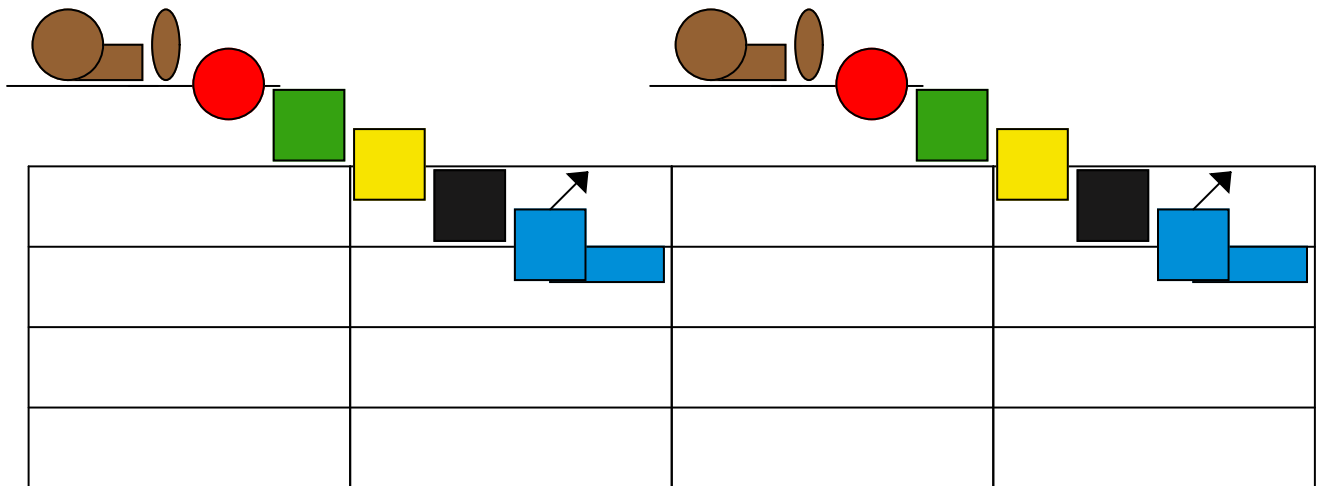

See amid the winter's snow Bass Melody

Piano

See amid the winter's snow Bass Melody

Piano

The image displays a musical score for a piano and a bass melody. The piano part is written on a four-staff system. The first staff contains black and yellow rectangular notes, with a blue square containing a black arrow pointing to the right. The second staff contains grey and brown rectangular notes. The third and fourth staves are empty. The bass melody is written above the piano staff. It consists of a brown circle and rectangle, a green vertical bar, a red circle, a green square, a yellow square, and a black L-shaped note. A horizontal line is drawn above the brown circle and rectangle, and another horizontal line is drawn above the red circle.