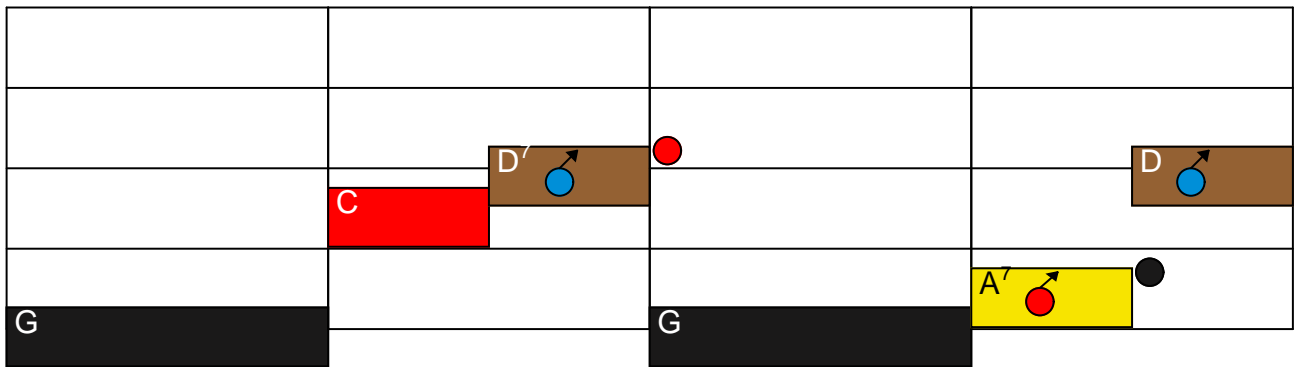

See amid the winter's snow Chords

Piano

See amid the winter's snow Chords

Piano

The musical score is presented on a four-staff system. The first staff is empty. The second staff contains a grey bar labeled E^m in the first measure. The third staff contains a yellow bar labeled A' with a red circle and an arrow pointing up in the first measure, and a brown bar labeled D' with a blue circle and an arrow pointing up in the second measure. The fourth staff contains a black bar labeled G with a black circle in the first measure, a blue bar labeled G in the second measure, a red bar labeled C in the third measure, and a black bar labeled G in the fourth measure. Additionally, there are red circles on the second staff in the second and fourth measures, and a blue circle on the third staff in the fourth measure.