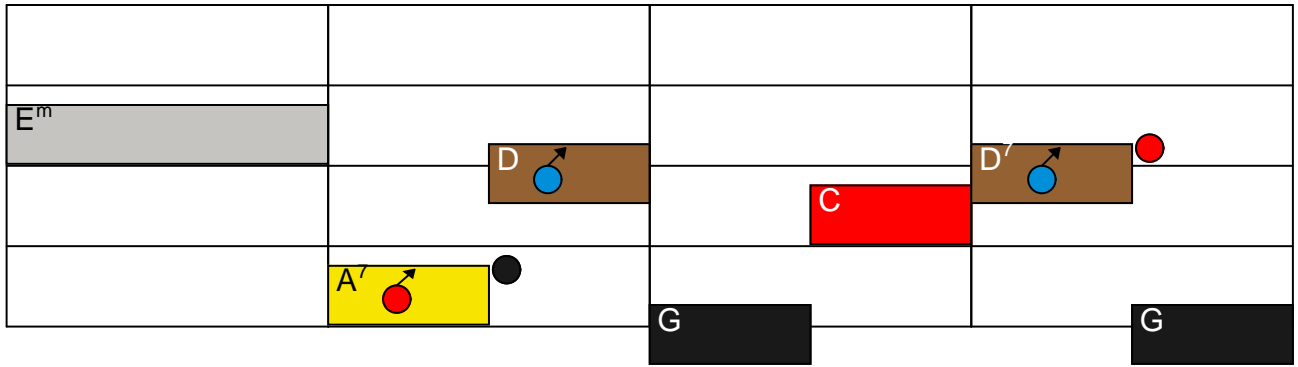

See amid the winter's snow Chords

Piano

See amid the winter's snow Chords

Piano

The musical score is presented on a four-staff system. The first staff is empty. The second staff contains a grey bar labeled E^m in the first measure. The third staff contains a yellow bar labeled A' with a red circle and an arrow pointing up in the first measure, and a brown bar labeled D' with a blue circle and an arrow pointing up in the second measure. The fourth staff contains a black bar labeled G with a black circle in the first measure, a blue bar labeled G in the second measure, a red bar labeled C in the third measure, and a black bar labeled G in the fourth measure. Additionally, there are red circles on the second staff in the second and fourth measures, and a blue circle on the third staff in the fourth measure.