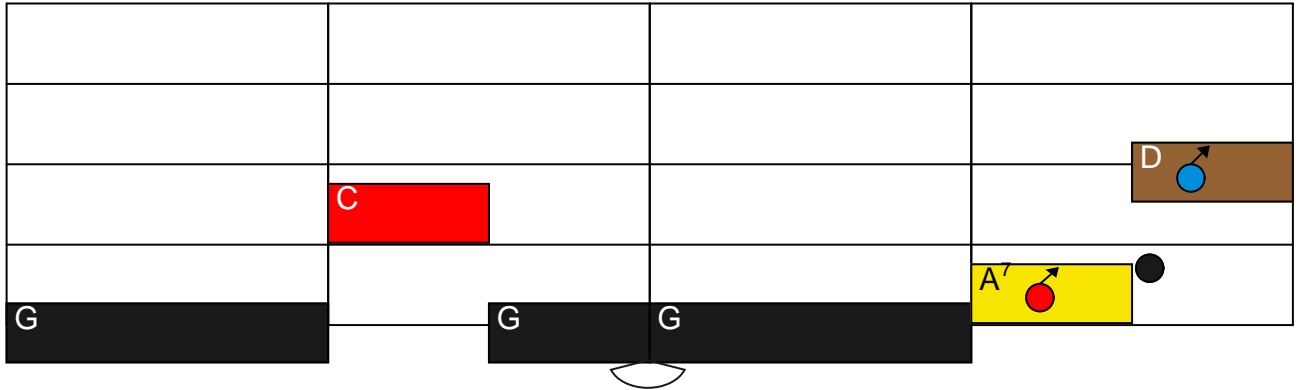

See amid the winter's snow Chords

Piano

See amid the winter's snow Chords

Piano

The musical score is presented on a four-staff system. The first staff is empty. The second staff contains a grey bar labeled E^m in the first measure. The third staff contains a yellow bar labeled A' with a red circle and an arrow pointing up in the first measure, and a brown bar labeled D' with a blue circle and an arrow pointing up in the second measure. The fourth staff contains a black bar labeled G with a black circle in the first measure, a blue bar labeled G in the second measure, a red bar labeled C in the third measure, and a black bar labeled G in the fourth measure. Additionally, there are red circles on the second staff in the second and fourth measures, and a blue circle on the third staff in the fourth measure.