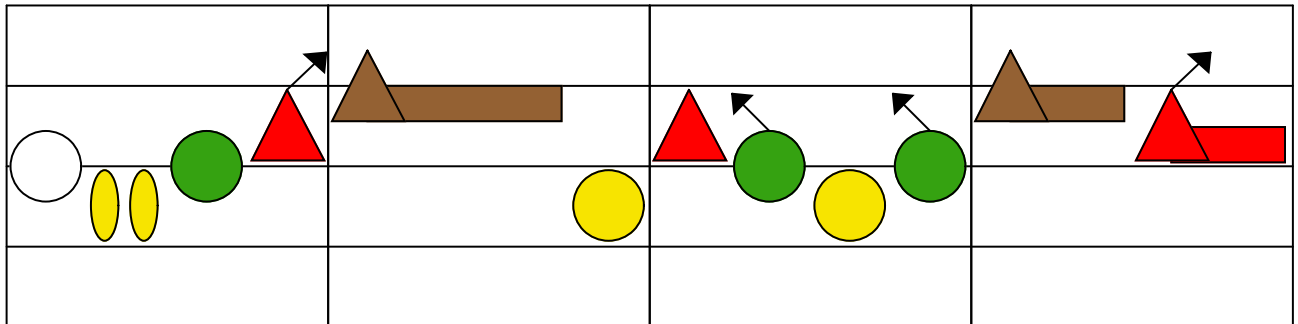

Shepherds leave your flocks Melody

Puerto Rican tune

Piano

Shepherds leave your flocks Melody

Puerto Rican tune

Piano

The musical notation is presented on a four-line staff. The first measure contains a white circle on the first line, followed by two red triangles on the second line with upward-pointing arrows, and two brown triangles on the third line with upward-pointing arrows. The second measure features a grey triangle on the first line and a grey rectangle on the second line, with a red triangle on the second line and an upward-pointing arrow. The third measure contains a yellow circle on the second line, a black circle on the third line, and a blue circle on the fourth line. The fourth measure contains a grey circle on the third line and a brown circle on the fourth line, with a long brown horizontal bar extending from the brown circle across the rest of the staff.