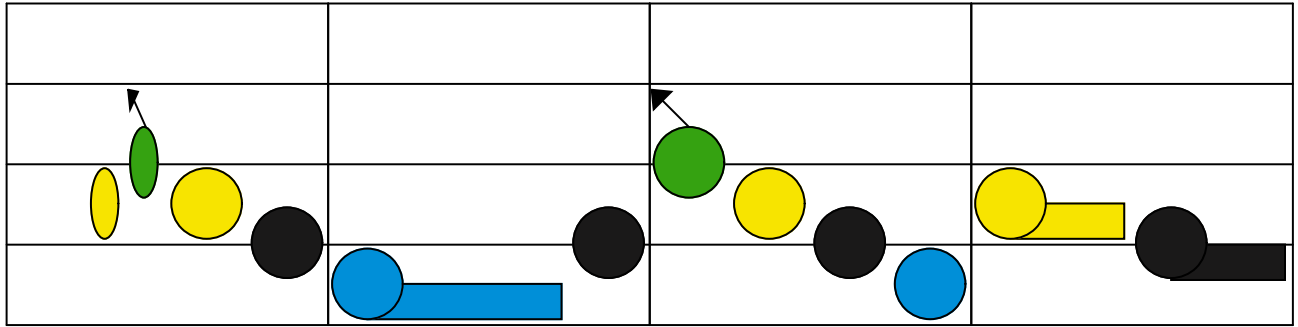

Shepherds leave your flocks Melody

Puerto Rican tune

Piano

Shepherds leave your flocks Melody

Puerto Rican tune

Piano

The musical notation is presented on a four-line staff. The first measure contains a white circle on the first line, followed by two red triangles on the second line with upward-pointing arrows, and two brown triangles on the third line with upward-pointing arrows. The second measure features a grey triangle on the first line and a grey rectangle on the second line, with a red triangle on the second line and an upward-pointing arrow. The third measure contains a yellow circle on the second line, a black circle on the third line, and a blue circle on the fourth line. The fourth measure contains a grey circle on the third line and a brown circle on the fourth line, with a long brown horizontal bar extending from the brown circle across the rest of the staff.