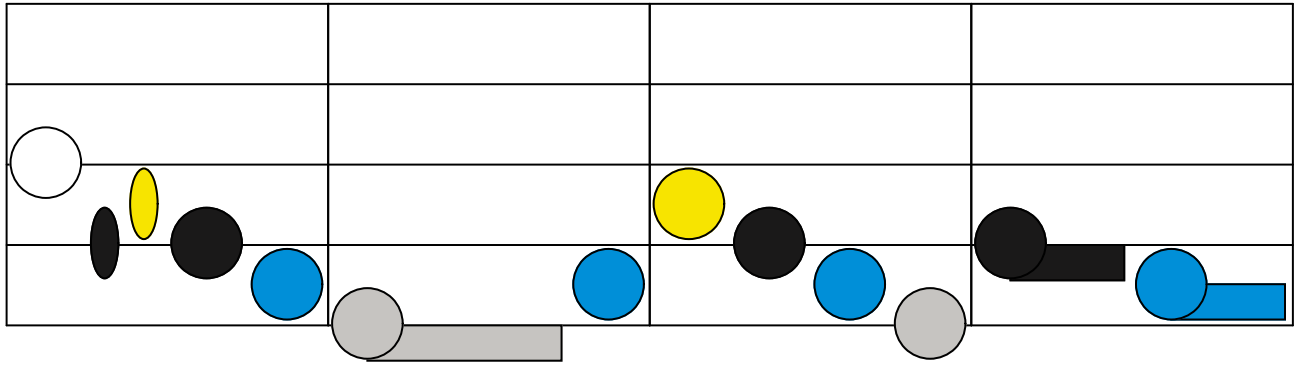

Shepherds leave your flocks Melody

Puerto Rican tune

Piano

Shepherds leave your flocks Melody

Puerto Rican tune

Piano

The musical notation is presented on a four-line staff. The first measure contains a white circle on the first line, followed by two red triangles on the second line with upward-pointing arrows, and two brown triangles on the third line with upward-pointing arrows. The second measure features a grey triangle on the first line and a grey rectangle on the second line, with a red triangle on the second line and an upward-pointing arrow. The third measure contains a yellow circle on the second line, a black circle on the third line, and a blue circle on the fourth line. The fourth measure contains a grey circle on the third line and a brown circle on the fourth line, with a long brown horizontal bar extending from the brown circle across the rest of the staff.