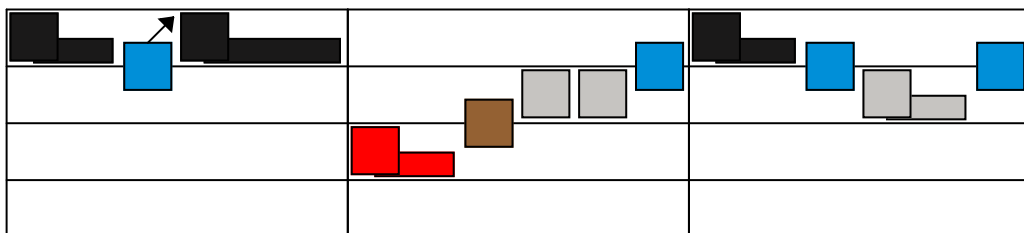

Song of the Crib Bass Melody

Piano