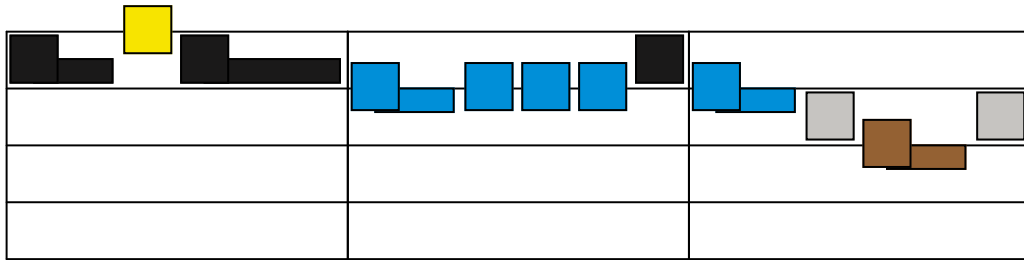

Song of the Crib Bass Melody

Piano