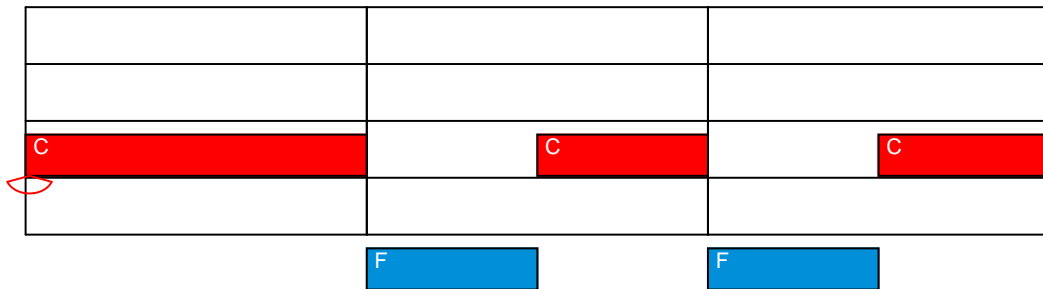

Song of the Crib Chords

Piano

Song of the Crib Chords

Piano

Diagram 1: Piano chord progression. Measure 1: D⁷ (brown bar, blue dot on 2nd string, red dot on 4th string). Measure 2: G (black bar) in the first measure, A^m (yellow bar) in the second measure. Measure 3: F (blue bar).

Diagram 2: Piano chord progression. Measure 1: G⁷ (black bar, blue dot on 2nd string). Measure 2: C (red bar) in the first measure, C (red bar) in the second measure, with a red arc between the two measures. Measure 3: A^m (yellow bar).

Diagram 3: Piano chord progression. Measure 1: F (blue bar). Measure 2: G⁷ (black bar, blue dot on 2nd string). Measure 3: C (red bar).