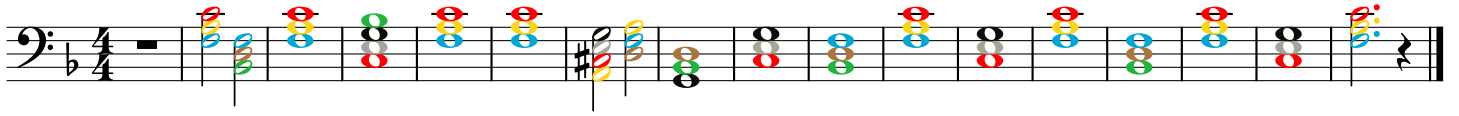

The Parson's Cow

Chords

Traditional Dutch

The Parson's Cow

Melody

Dutch Traditional

♩ = 126

12

The Parson's Cow

Bass Line

Dutch Traditional

There was a cow

Bass Melody

Dutch Traditional

♩ = 126

12