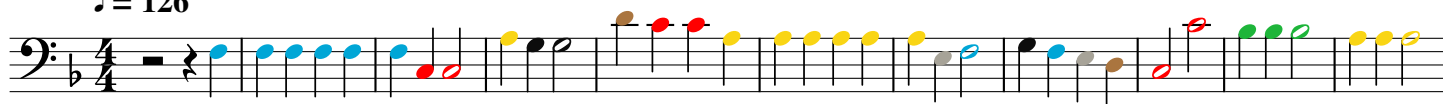

The Parson's Cow

Bass Line

Dutch Traditional

There was a cow

Bass Melody

Dutch Traditional

♩ = 126

12